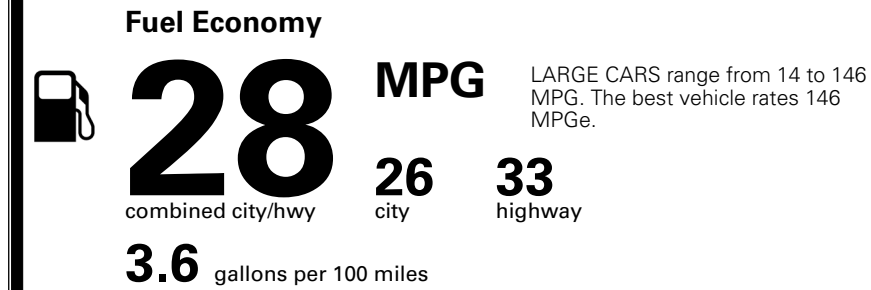

EPA DOT Fuel Economy and Environment

Gasoline Vehicle

You spend
$250
more in fuel costs
over 5 years
compared to the
average new vehicle.

Annual fuel cost
$1,750