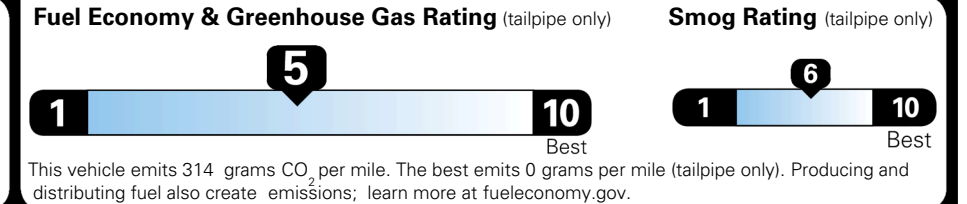

Actual results will vary for many reasons, including driving conditions and how you drive and maintain your vehicle. The average new vehicle gets 29 MPG and costs $8,500 to fuel over 5 years. Cost estimates are based on 15,000 miles per year at $ 3.30 per gallon. MPGe is miles per gasoline gallon equivalent. Vehicle emissions are a significant cause of climate change and smog.

fueleconomy.gov

Calculate personalized estimates and compare vehicles

GOVERNMENT 5-STAR SAFETY RATINGS

Overall Vehicle Score ★ ★ ★ ★ ★

Based on the combined rating of frontal, side and rollover. Should ONLY be compared to other vehicles of similar size and weight.

Frontal Driver ★ ★ ★ ★ ★

Crash Passenger ★ ★ ★ ★ ★

Based on the risk of injury in a frontal impact. Should ONLY be compared to other vehicles of similar size and weight.

Side Front seat ★ ★ ★ ★ ★

Crash Rear seat ★ ★ ★ ★ ★

Star ratings based on the risk of injury in a side impact.

Rollover ★ ★ ★ ★ ★

Star ratings based on the risk of rollover in a single-vehicle crash.

Star ratings range from 1 to 5 stars (★★★★★) with 5 being the highest.

Source: National Highway Traffic Safety Administration (NHTSA).

www.safercar.gov or 1-888-327-4236

Manufacturer's suggested retail price includes Manufacturer's recommended pre-delivery service. License and title fees, state and local taxes and other dealer installed options and accessories are not included in the manufacturer's suggested retail price.

PARTS CONTENT INFORMATION

FOR VEHICLES IN THIS CAR LINE U.S./CANADIAN PARTS CONTENT: 20 %

MAJOR SOURCES OF FOREIGN PARTS:
MEXICO: 45%
KOREA: 30%

NOTE: PARTS CONTENT DOES NOT INCLUDE FINAL ASSEMBLY, DISTRIBUTION, OR OTHER NON-PARTS COSTS.

FOR THIS VEHICLE FINAL ASSEMBLY POINT:
PESQUERIA, NL, MEXICO

COUNTRY OF ORIGIN
ENGINE (MOTOR):

USA

TRANSMISSION:

KOREA

*Additional terms and conditions apply.

**Kia Connect may be currently unavailable for some Model Year 2022 and newer vehicles sold or purchased in Massachusetts; please see owners.kia.com for more information.

NOTE: When you purchase this vehicle, Kia America, Inc. collects personal information you provide to the dealership. For information on our collection and use of personal information and your rights, please see our Privacy Policy on www.kia.com.