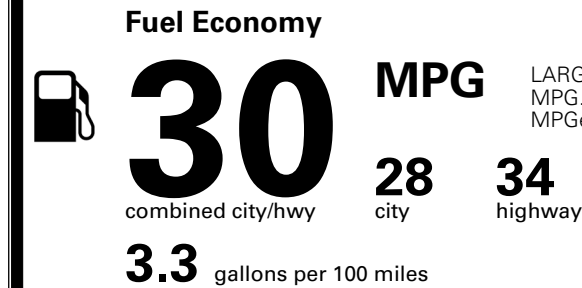

INLAND FREIGHT AND HANDLING

\$ 1,245.00

TOTAL MANUFACTURER'S SUGGESTED RETAIL PRICE ▶

\$ 27,630.00

*Additional terms and conditions apply.

**Kia Connect may be currently unavailable for some Model Year 2022 and newer vehicles sold or purchased in Massachusetts; please see owners.kia.com for more information.

TOTAL ADDITIONAL WEIGHT:

EPA DOT Fuel Economy and Environment

Gasoline Vehicle

LARGE CARS range from 14 to 146 MPG. The best vehicle rates 146 MPGe.

You save \$250
 in fuel costs over 5 years compared to the average new vehicle.