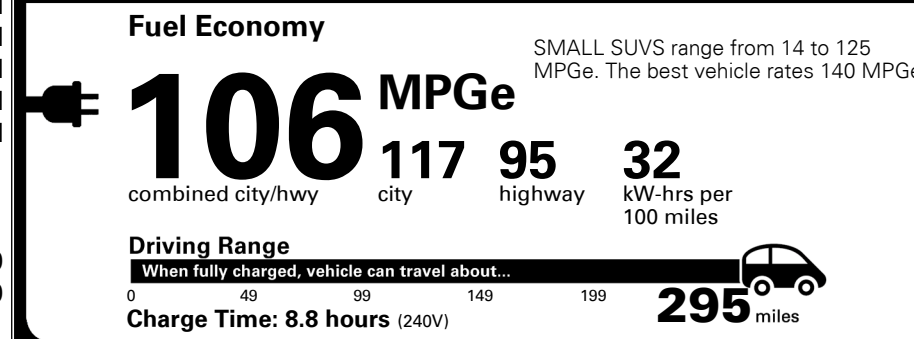

\$ 50,300.00

Included
 Included
 Included
 Included
 Included

MSRP INCLUDING OPTIONS

\$ 53,360.00

INLAND FREIGHT AND HANDLING

\$ 1,475.00

TOTAL MANUFACTURER'S SUGGESTED RETAIL PRICE ▶

\$ 54,835.00

EPA DOT Fuel Economy and Environment

Electric Vehicle

You save \$5,750
 in fuel costs over 5 years compared to the average new vehicle.

Annual fuel cost \$750

Actual results will vary for many reasons, including driving conditions and how you drive and maintain your vehicle. The average new vehicle gets 28 MPG and costs \$9,500 to fuel over 5 years. Cost estimates are based on 15,000 miles per year at \$0.16 per kW-hr. MPGe is miles per gasoline gallon equivalent. Vehicle emissions are a significant cause of global warming and smog.