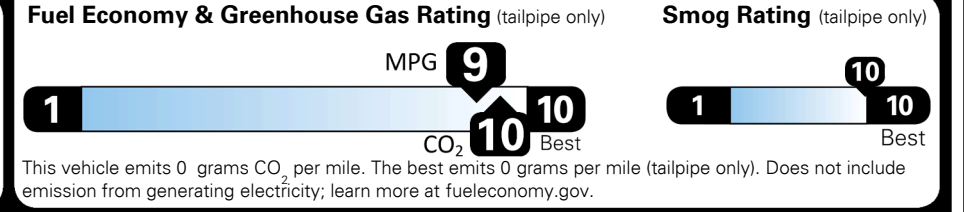

EPA DOT Fuel Economy and Environment

Electric Vehicle

You save \$5,750
 in fuel costs over 5 years compared to the average new vehicle.

Annual fuel cost \$750

Actual results will vary for many reasons, including driving conditions and how you drive and maintain your vehicle. The average new vehicle gets 28 MPG and costs \$9,500 to fuel over 5 years. Cost estimates are based on 15,000 miles per year at \$0.16 per kW-hr. MPGe is miles per gasoline gallon equivalent. Vehicle emissions are a significant cause of global warming and smog.