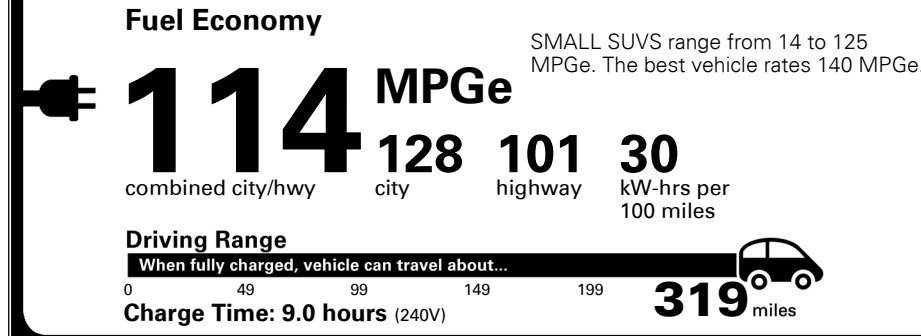

\$205.00

MSRP INCLUDING OPTIONS

\$ 54,405.00

INLAND FREIGHT AND HANDLING

\$ 1,475.00

TOTAL MANUFACTURER'S SUGGESTED RETAIL PRICE ▶

\$ 55,880.00

TOTAL ADDITIONAL WEIGHT: 8.8

EPA DOT Fuel Economy and Environment

Electric Vehicle

You save \$6,000
 in fuel costs over 5 years compared to the average new vehicle.

Annual fuel cost \$700

Actual results will vary for many reasons, including driving conditions and how you drive and maintain your vehicle. The average new vehicle gets 28 MPG and costs \$9,500 to fuel over 5 years. Cost estimates are based on 15,000 miles per year at \$0.16 per kW-hr. MPGe is miles per gasoline gallon equivalent. Vehicle emissions are a significant cause of global warming and smog.