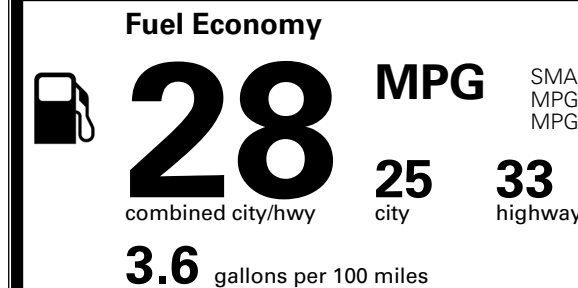

EPA DOT Fuel Economy and Environment

Gasoline Vehicle

SMALL SUVs range from 14 to 125 MPG. The best vehicle rates 146 MPGe.

You spend $250 more in fuel costs over 5 years compared to the average new vehicle.

Annual fuel cost $1,750