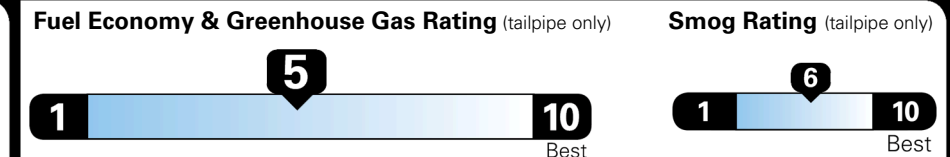

This vehicle emits 317 grams CO₂ per mile. The best emits 0 grams per mile (tailpipe only). Producing and distributing fuel also create emissions; learn more at fueleconomy.gov.

Actual results will vary for many reasons, including driving conditions and how you drive and maintain your vehicle. The average new vehicle gets 29 MPG and costs $8,500 to fuel over 5 years. Cost estimates are based on 15,000 miles per year at $ 3.30 per gallon. MPGe is miles per gasoline gallon equivalent. Vehicle emissions are a significant cause of climate change and smog.

fueleconomy.gov

Calculate personalized estimates and compare vehicles

GOVERNMENT 5-STAR SAFETY RATINGS

PARTS CONTENT INFORMATION

Overall Vehicle Score ★★★★★

Based on the combined rating of frontal, side and rollover. Should ONLY be compared to other vehicles of similar size and weight.

Frontal Driver ★★★★★

Crash Passenger ★★★★★

Based on the risk of injury in a frontal impact. Should ONLY be compared to other vehicles of similar size and weight.

Side Front seat ★★★★★

Crash Rear seat ★★★★★

Star ratings based on the risk of injury in a side impact.

Rollover ★★★★★

Star ratings based on the risk of rollover in a single-vehicle crash.

Star ratings range from 1 to 5 stars (★★★★★) with 5 being the highest.

Source: National Highway Traffic Safety Administration (NHTSA).

www.safercar.gov or 1-888-327-4236

Manufacturer's suggested retail price includes Manufacturer's recommended pre-delivery service. License and title fees, state and local taxes and other dealer installed options and accessories are not included in the manufacturer's suggested retail price.

FOR VEHICLES IN THIS CAR LINE U.S./CANADIAN PARTS CONTENT: 55 %

MAJOR SOURCES OF FOREIGN PARTS: KOREA: 30%

NOTE: PARTS CONTENT DOES NOT INCLUDE FINAL ASSEMBLY, DISTRIBUTION, OR OTHER NON-PARTS COSTS.

FOR THIS VEHICLE FINAL ASSEMBLY POINT: WEST POINT, GA, USA

COUNTRY OF ORIGIN

ENGINE (MOTOR): USA

TRANSMISSION: USA