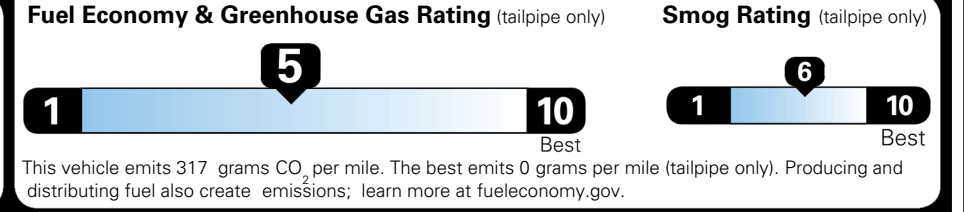

Actual results will vary for many reasons, including driving conditions and how you drive and maintain your vehicle. The average new vehicle gets 29 MPG and costs $8,500 to fuel over 5 years. Cost estimates are based on 15,000 miles per year at $ 3.30 per gallon. MPGe is miles per gasoline gallon equivalent. Vehicle emissions are a significant cause of climate change and smog.

fueleconomy.gov
Calculate personalized estimates and compare vehicles

Smartphone QR Code