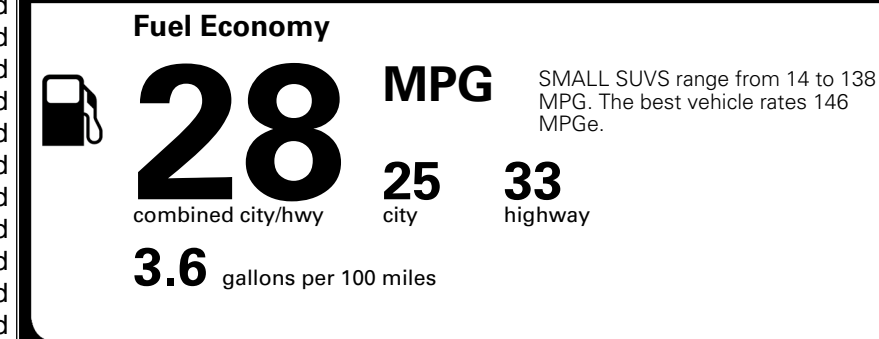

EPA DOT Fuel Economy and Environment

Gasoline Vehicle

You spend $250 more in fuel costs over 5 years compared to the average new vehicle.

Annual fuel cost $1,750