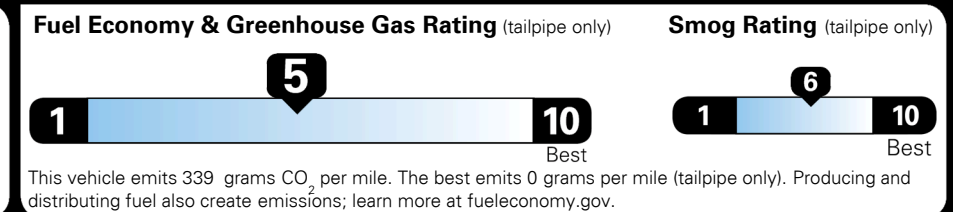

TOTAL ADDITIONAL WEIGHT: 7.8

EPA DOT Fuel Economy and Environment

Gasoline Vehicle

You spend \$1,000 more in fuel costs over 5 years compared to the average new vehicle.

Annual fuel cost \$1,900

Actual results will vary for many reasons, including driving conditions and how you drive and maintain your vehicle. The average new vehicle gets 29 MPG and costs \$8,500 to fuel over 5 years. Cost estimates are based on 15,000 miles per year at \$ 3.30 per gallon. MPGe is miles per gasoline gallon equivalent. Vehicle emissions are a significant cause of climate change and smog.