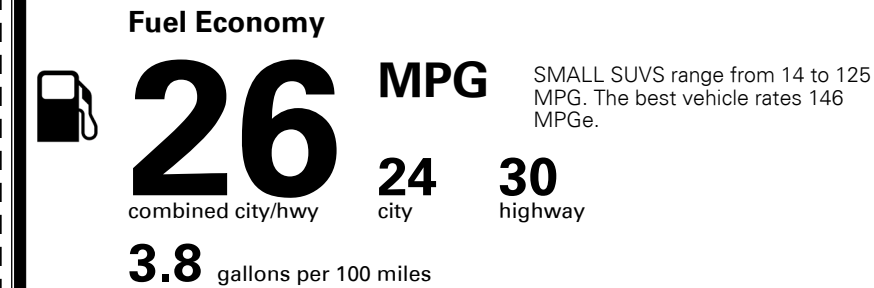

TOTAL ADDITIONAL WEIGHT: 7.8

EPA DOT Fuel Economy and Environment

Gasoline Vehicle

You spend \$1,000 more in fuel costs over 5 years compared to the average new vehicle.

Annual fuel cost \$1,900

Actual results will vary for many reasons, including driving conditions and how you drive and maintain your vehicle. The average new vehicle gets 29 MPG and costs \$8,500 to fuel over 5 years. Cost estimates are based on 15,000 miles per year at \$ 3.30 per gallon. MPGe is miles per gasoline gallon equivalent. Vehicle emissions are a significant cause of climate change and smog.