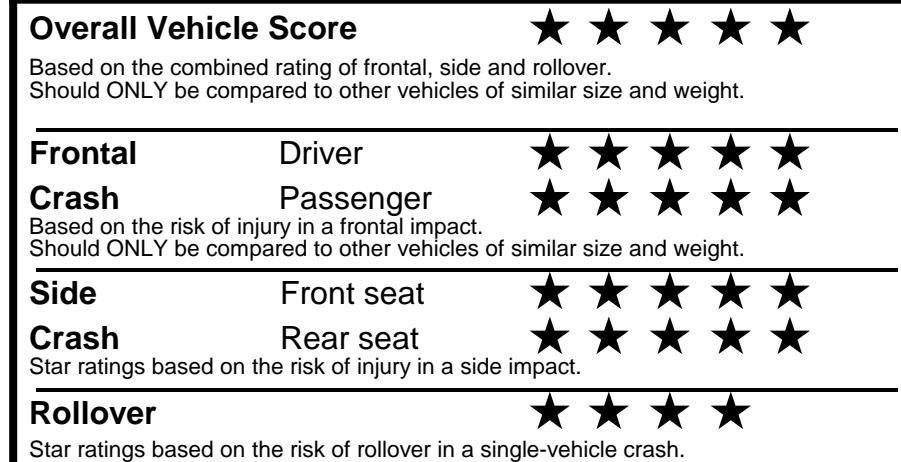

fueleconomy.gov

Calculate personalized estimates and compare vehicles

GOVERNMENT 5-STAR SAFETY RATINGS

Star ratings range from 1 to 5 stars (★★★★★) with 5 being the highest. Source: National Highway Traffic Safety Administration (NHTSA). www.safercar.gov or 1-888-327-4236