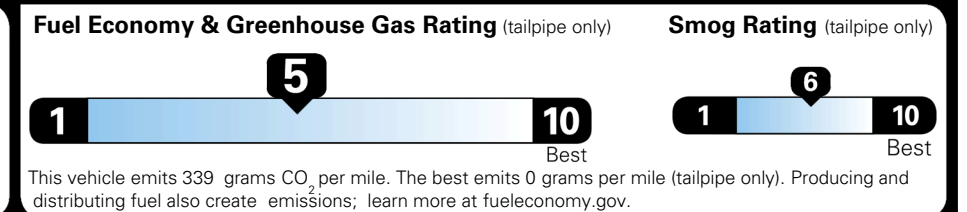

EPA DOT Fuel Economy and Environment

Gasoline Vehicle

You spend \$1,000 more in fuel costs over 5 years compared to the average new vehicle.

Annual fuel cost \$1,900

Actual results will vary for many reasons, including driving conditions and how you drive and maintain your vehicle. The average new vehicle gets 29 MPG and costs \$8,500 to fuel over 5 years. Cost estimates are based on 15,000 miles per year at \$ 3.30 per gallon. MPGe is miles per gasoline gallon equivalent. Vehicle emissions are a significant cause of climate change and smog.