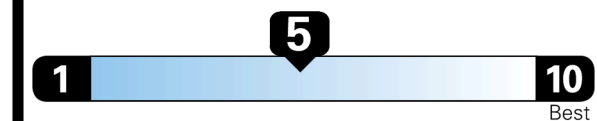

EPA DOT Fuel Economy and Environment

Gasoline Vehicle

Fuel Economy
28 MPG
combined city/hwy
25 MPG
city
33 MPG
highway
3.6 gallons per 100 miles

SMALL SUVs range from 14 to 125 MPG. The best vehicle rates 146 MPGe.

You spend $250 more in fuel costs over 5 years compared to the average new vehicle.

Annual fuel cost $1,750

Fuel Economy & Greenhouse Gas Rating (tailpipe only)