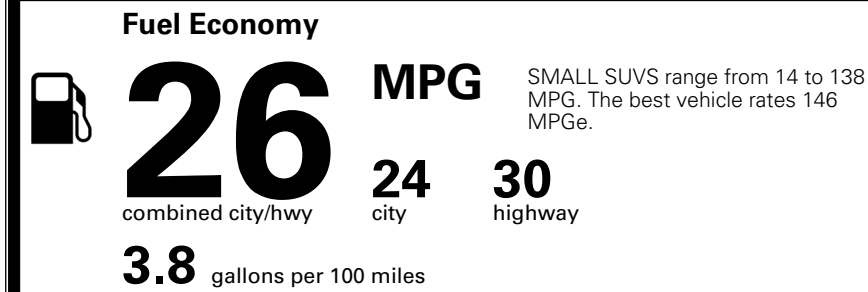

MANUFACTURER'S SUGGESTED RETAIL PRICE ▶

ADDITIONAL INSTALLED EQUIPMENT:
(In addition to or in place of standard features)
Glacial White Pearl Paint $495.00
X-Line Premium Package $1,500.00
- Panoramic Sunroof w/ Power Sunshade
- Smart Power Liftgate
- LED Interior Lighting
Carpeted Floor Mats $200.00
Auto-Dimming Mirror w/ HomeLink™ $375.00

MSRP INCLUDING OPTIONS $ 35,660.00

INLAND FREIGHT AND HANDLING $ 1,495.00

TOTAL MANUFACTURER'S SUGGESTED RETAIL PRICE ▶ $ 37,155.00

EPA DOT Fuel Economy and Environment

Gasoline Vehicle

You spend $1,000 more in fuel costs over 5 years compared to the average new vehicle.

Annual fuel cost $1,900