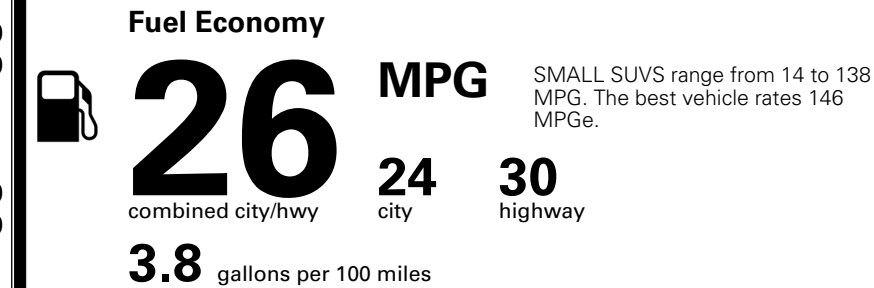

WARRANTY
 10 Year/100,000 Mile Limited Powertrain Warranty
 5 Year/60,000 Mile Limited Basic Warranty
 5 Year/60,000 Mile Roadside Assistance

MANUFACTURER'S SUGGESTED RETAIL PRICE ►

ADDITIONAL INSTALLED EQUIPMENT:
 (In addition to or in place of standard features)
 Wolf Gray Paint \$495.00
 X-Line Premium Package \$1,500.00
 - Panoramic Sunroof w/ Power Sunshade
 - Smart Power Liftgate
 - LED Interior Lighting
 Carpeted Floor Mats, X-Line \$200.00
 Auto-Dimming Mirror w/ HomeLink™ \$375.00

MSRP INCLUDING OPTIONS \$ 35,660.00
 INLAND FREIGHT AND HANDLING \$ 1,495.00

TOTAL MANUFACTURER'S SUGGESTED RETAIL PRICE ► \$ 37,155.00

EPA DOT Fuel Economy and Environment

Gasoline Vehicle

You spend \$1,000 more in fuel costs over 5 years compared to the average new vehicle.