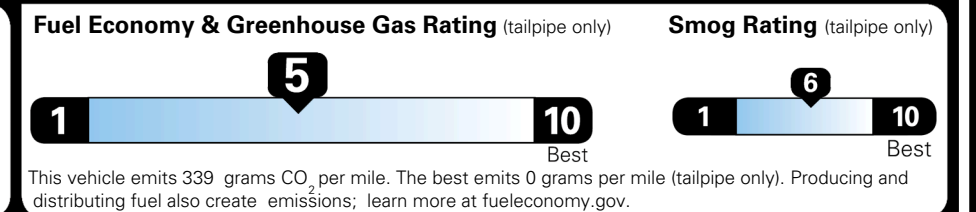

TOTAL ADDITIONAL WEIGHT: 7.8

EPA DOT Fuel Economy and Environment

Gasoline Vehicle

You spend \$1,000 more in fuel costs over 5 years compared to the average new vehicle.

Annual fuel cost \$1,900

Actual results will vary for many reasons, including driving conditions and how you drive and maintain your vehicle. The average new vehicle gets 29 MPG and costs \$8,500 to fuel over 5 years. Cost estimates are based on 15,000 miles per year at \$ 3.30 per gallon. MPGe is miles per gasoline gallon equivalent. Vehicle emissions are a significant cause of climate change and smog.