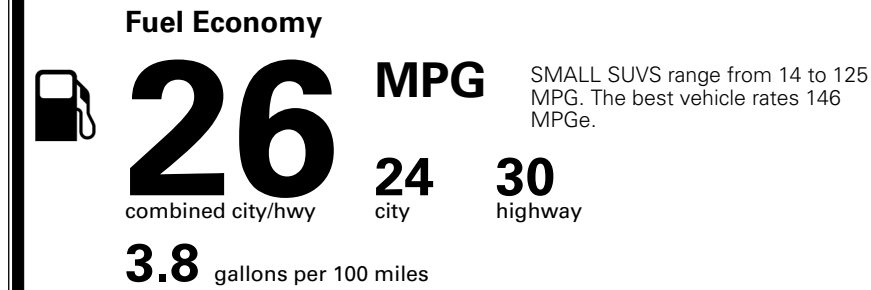

MSRP INCLUDING OPTIONS

\$ 33,665.00

INLAND FREIGHT AND HANDLING

\$ 1,495.00

TOTAL MANUFACTURER'S SUGGESTED RETAIL PRICE ▶

\$ 35,160.00

*Additional terms and conditions apply.
 **Kia Connect may be currently unavailable for some Model Year 2022 and newer vehicles sold or purchased in Massachusetts; please see owners.kia.com for more information.
 NOTE: When you purchase this vehicle, Kia America, Inc. collects personal information you provide to the dealership. For information on our collection and use of personal information and your rights, please see our Privacy Policy on www.kia.com.

TOTAL ADDITIONAL WEIGHT: 7.8

EPA DOT Fuel Economy and Environment

Gasoline Vehicle

You spend \$1,000 more in fuel costs over 5 years compared to the average new vehicle.

Annual fuel cost \$1,900

Actual results will vary for many reasons, including driving conditions and how you drive and maintain your vehicle. The average new vehicle gets 29 MPG and costs \$8,500 to fuel over 5 years. Cost estimates are based on 15,000 miles per year at \$ 3.30 per gallon. MPGe is miles per gasoline gallon equivalent. Vehicle emissions are a significant cause of climate change and smog.