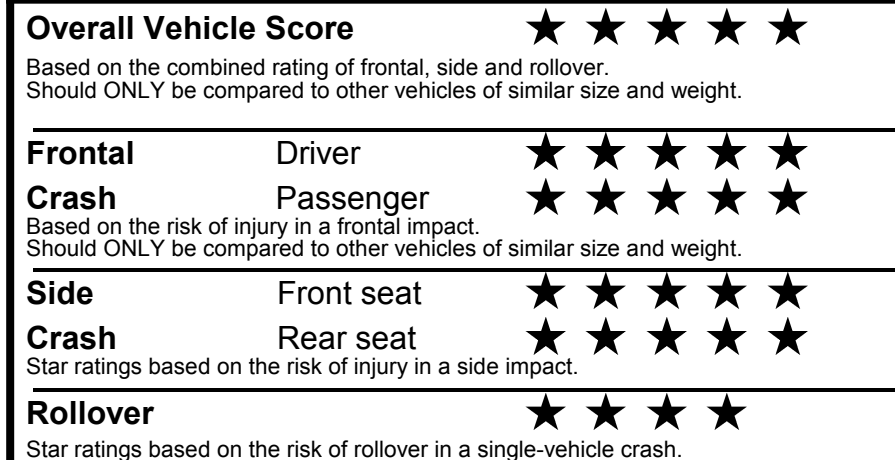

GOVERNMENT 5-STAR SAFETY RATINGS

PARTS CONTENT INFORMATION

FOR VEHICLES IN THIS CAR LINE U.S./CANADIAN PARTS CONTENT: 55 %

MAJOR SOURCES OF FOREIGN PARTS: KOREA: 30%

NOTE: PARTS CONTENT DOES NOT INCLUDE FINAL ASSEMBLY, DISTRIBUTION, OR OTHER NON-PARTS COSTS.

Star ratings range from 1 to 5 stars (★★★★★) with 5 being the highest. Source: National Highway Traffic Safety Administration (NHTSA). www.safercar.gov or 1-888-327-4236

FOR THIS VEHICLE FINAL ASSEMBLY POINT: WEST POINT, GA, USA

Manufacturer's suggested retail price includes Manufacturer's recommended pre-delivery service. License and title fees, state and local taxes and other dealer installed options and accessories are not included in the manufacturer's suggested retail price.

COUNTRY OF ORIGIN ENGINE (MOTOR): USA

TRANSMISSION: USA