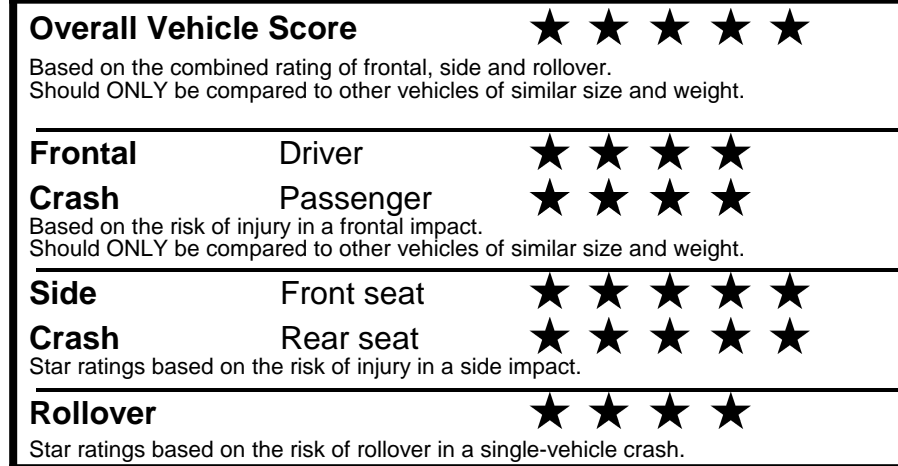

fueleconomy.gov

Calculate personalized estimates and compare vehicles

GOVERNMENT 5-STAR SAFETY RATINGS

Star ratings range from 1 to 5 stars (★★★★★) with 5 being the highest.
 Source: National Highway Traffic Safety Administration (NHTSA).
www.safercar.gov or 1-888-327-4236