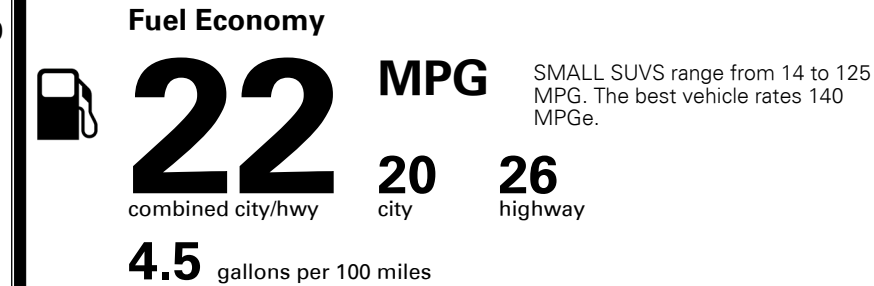

TOTAL ADDITIONAL WEIGHT: 12.0

EPA DOT Fuel Economy and Environment

Gasoline Vehicle

You spend \$2,500 more in fuel costs over 5 years compared to the average new vehicle.

Annual fuel cost \$2,400

Actual results will vary for many reasons, including driving conditions and how you drive and maintain your vehicle. The average new vehicle gets 28 MPG and costs \$9,500 to fuel over 5 years. Cost estimates are based on 15,000 miles per year at \$ 3.50 per gallon. MPGe is miles per gasoline gallon equivalent. Vehicle emissions are a significant cause of climate change and smog.