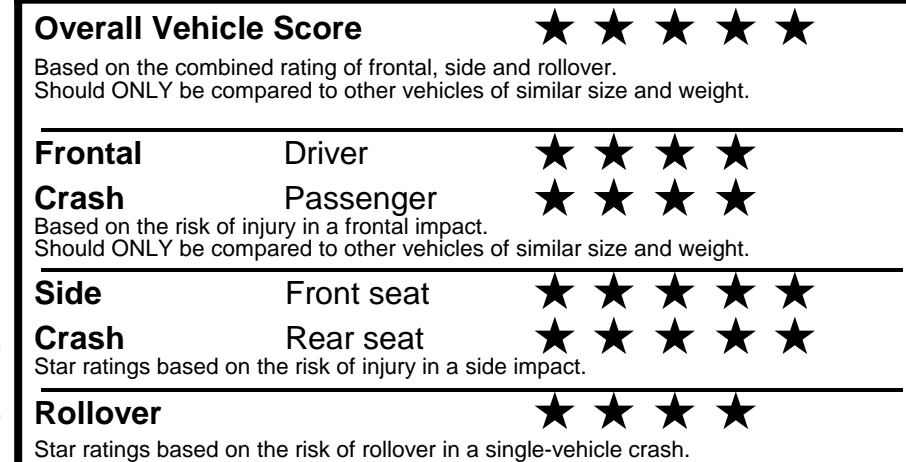

fueleconomy.gov

Calculate personalized estimates and compare vehicles

GOVERNMENT 5-STAR SAFETY RATINGS

Star ratings range from 1 to 5 stars (★★★★★) with 5 being the highest.
 Source: National Highway Traffic Safety Administration (NHTSA).
www.safercar.gov or 1-888-327-4236