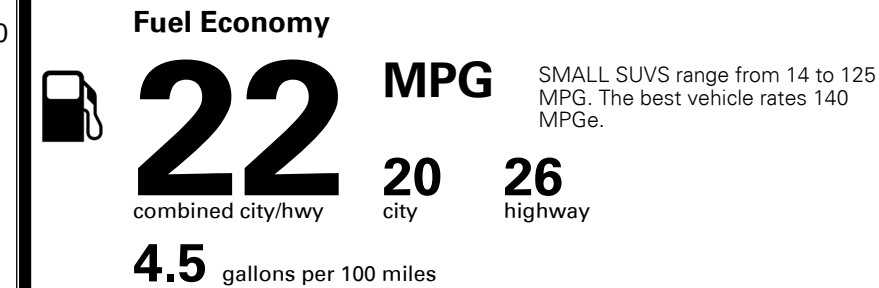

TOTAL ADDITIONAL WEIGHT: 12.0

EPA DOT Fuel Economy and Environment

Gasoline Vehicle

You spend \$2,500 more in fuel costs over 5 years compared to the average new vehicle.

Annual fuel cost \$2,400

Actual results will vary for many reasons, including driving conditions and how you drive and maintain your vehicle. The average new vehicle gets 28 MPG and costs \$9,500 to fuel over 5 years. Cost estimates are based on 15,000 miles per year at \$ 3.50 per gallon. MPGe is miles per gasoline gallon equivalent. Vehicle emissions are a significant cause of climate change and smog.