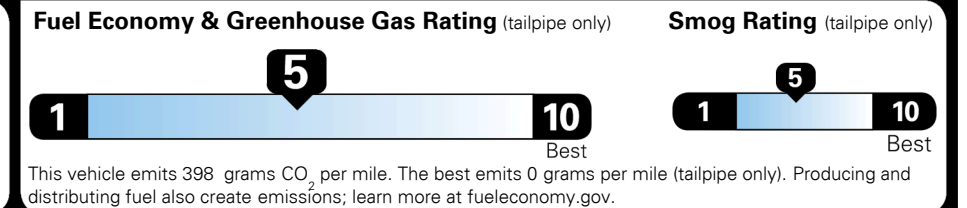

TOTAL ADDITIONAL WEIGHT: 12.0

EPA DOT Fuel Economy and Environment

Gasoline Vehicle

You spend \$2,500 more in fuel costs over 5 years compared to the average new vehicle.

Annual fuel cost \$2,400

Actual results will vary for many reasons, including driving conditions and how you drive and maintain your vehicle. The average new vehicle gets 28 MPG and costs \$9,500 to fuel over 5 years. Cost estimates are based on 15,000 miles per year at \$ 3.50 per gallon. MPGe is miles per gasoline gallon equivalent. Vehicle emissions are a significant cause of climate change and smog.