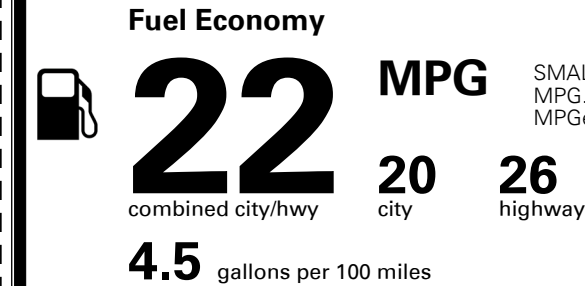

\$ 43,620.00

INLAND FREIGHT AND HANDLING

\$ 1,495.00

TOTAL MANUFACTURER'S SUGGESTED RETAIL PRICE ▶

\$ 45,115.00

TOTAL ADDITIONAL WEIGHT: 12.0

*Additional terms and conditions apply.

**Kia Connect may be currently unavailable for some Model Year 2022 and newer vehicles sold or purchased in Massachusetts; please see owners.kia.com for more information.

EPA DOT Fuel Economy and Environment

Gasoline Vehicle

SMALL SUVs range from 14 to 125 MPG. The best vehicle rates 140 MPGe.

You spend
\$2,500
 more in fuel costs
 over 5 years
 compared to the
 average new vehicle.