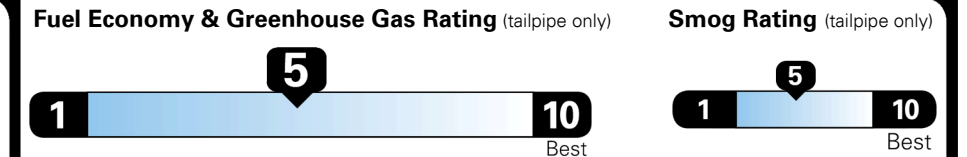

This vehicle emits 398 grams CO₂ per mile. The best emits 0 grams per mile (tailpipe only). Producing and distributing fuel also create emissions; learn more at fueleconomy.gov.

Actual results will vary for many reasons, including driving conditions and how you drive and maintain your vehicle. The average new vehicle gets 28 MPG and costs $9,500 to fuel over 5 years. Cost estimates are based on 15,000 miles per year at $ 3.50 per gallon. MPGe is miles per gasoline gallon equivalent. Vehicle emissions are a significant cause of climate change and smog.

fueleconomy.gov

Calculate personalized estimates and compare vehicles

GOVERNMENT 5-STAR SAFETY RATINGS

Overall Vehicle Score ★ ★ ★ ★ ★

Based on the combined rating of frontal, side and rollover. Should ONLY be compared to other vehicles of similar size and weight.

Frontal Crash Driver ★ ★ ★ ★
Passenger ★ ★ ★ ★

Based on the risk of injury in a frontal impact. Should ONLY be compared to other vehicles of similar size and weight.

Side Crash Front seat ★ ★ ★ ★ ★
Rear seat ★ ★ ★ ★ ★

Star ratings based on the risk of injury in a side impact.

Rollover ★ ★ ★ ★ ★

Star ratings based on the risk of rollover in a single-vehicle crash.

Star ratings range from 1 to 5 stars (★★★★★) with 5 being the highest.

Source: National Highway Traffic Safety Administration (NHTSA).

www.safercar.gov or 1-888-327-4236

Manufacturer's suggested retail price includes Manufacturer's recommended pre-delivery service. License and title fees, state and local taxes and other dealer installed options and accessories are not included in the manufacturer's suggested retail price.

PARTS CONTENT INFORMATION

FOR VEHICLES IN THIS CAR LINE U.S./CANADIAN PARTS CONTENT: 60 %

MAJOR SOURCES OF FOREIGN PARTS: KOREA: 30%

NOTE: PARTS CONTENT DOES NOT INCLUDE FINAL ASSEMBLY, DISTRIBUTION, OR OTHER NON-PARTS COSTS.

FOR THIS VEHICLE FINAL ASSEMBLY POINT: WEST POINT, GA, USA

COUNTRY OF ORIGIN

ENGINE (MOTOR): KOREA

TRANSMISSION: USA