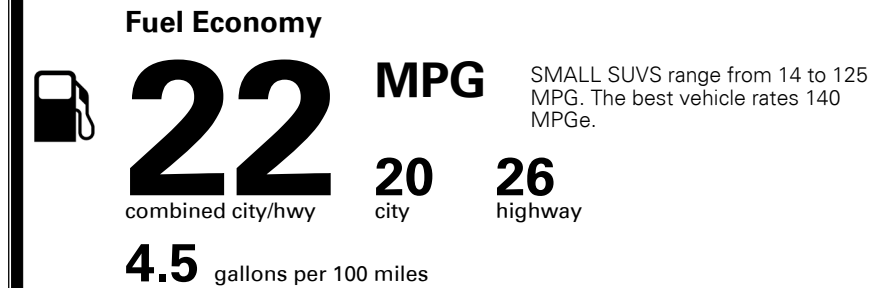

EPA DOT Fuel Economy and Environment

Gasoline Vehicle

You spend **$2,500** more in fuel costs over 5 years compared to the average new vehicle.

Annual fuel cost **$2,400**