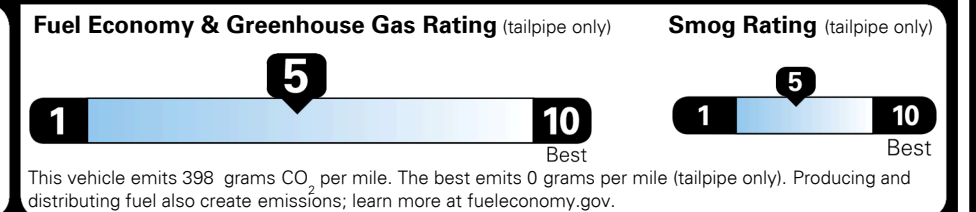

TOTAL ADDITIONAL WEIGHT: 12.0

EPA DOT Fuel Economy and Environment

Gasoline Vehicle

You spend **\$2,500** more in fuel costs over 5 years compared to the average new vehicle.

Annual fuel cost **\$2,400**

Actual results will vary for many reasons, including driving conditions and how you drive and maintain your vehicle. The average new vehicle gets 28 MPG and costs \$9,500 to fuel over 5 years. Cost estimates are based on 15,000 miles per year at \$ 3.50 per gallon. MPGe is miles per gasoline gallon equivalent. Vehicle emissions are a significant cause of climate change and smog.