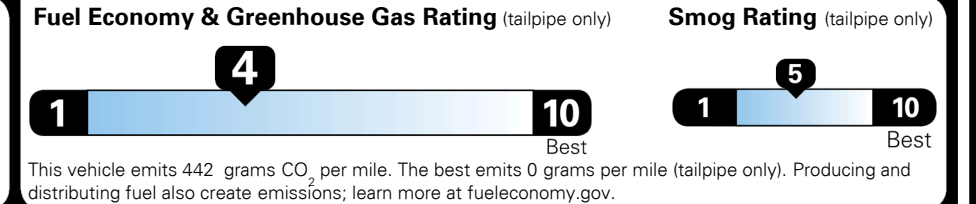

Actual results will vary for many reasons, including driving conditions and how you drive and maintain your vehicle. The average new vehicle gets 28 MPG and costs $9,500 to fuel over 5 years. Cost estimates are based on 15,000 miles per year at $ 3.50 per gallon. MPGe is miles per gasoline gallon equivalent. Vehicle emissions are a significant cause of climate change and smog.

fueleconomy.gov

Calculate personalized estimates and compare vehicles