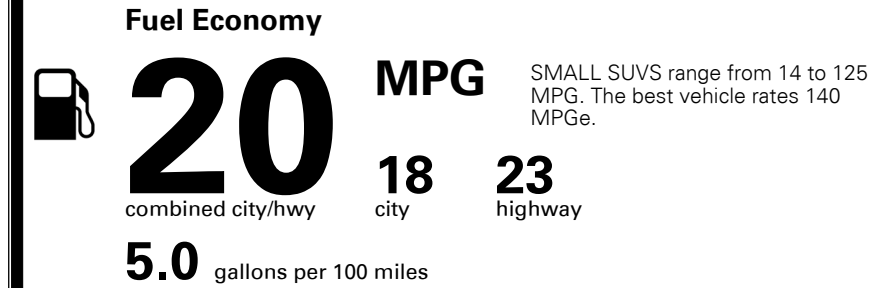

INLAND FREIGHT AND HANDLING \$ 1,495.00

TOTAL MANUFACTURER'S SUGGESTED RETAIL PRICE ▶

\$ 48,710.00

TOTAL ADDITIONAL WEIGHT: 18.4

EPA DOT Fuel Economy and Environment

Gasoline Vehicle

You spend \$3,500 more in fuel costs over 5 years compared to the average new vehicle.