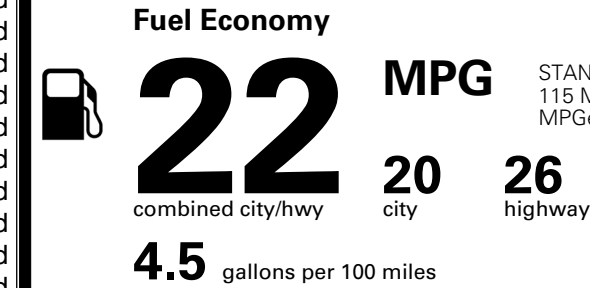

Included
 \$255.00

MSRP INCLUDING OPTIONS

\$ 44,045.00

INLAND FREIGHT AND HANDLING

\$ 1,545.00

TOTAL MANUFACTURER'S SUGGESTED RETAIL PRICE ▶

\$ 45,590.00

TOTAL ADDITIONAL WEIGHT:

EPA DOT Fuel Economy and Environment

Gasoline Vehicle

You spend \$2,750 more in fuel costs over 5 years compared to the average new vehicle.

Annual fuel cost \$2,250

Actual results will vary for many reasons, including driving conditions and how you drive and maintain your vehicle. The average new vehicle gets 29 MPG and costs \$8,500 to fuel over 5 years. Cost estimates are based on 15,000 miles per year at \$ 3.30 per gallon. MPGe is miles per gasoline gallon equivalent. Vehicle emissions are a significant cause of climate change and smog.