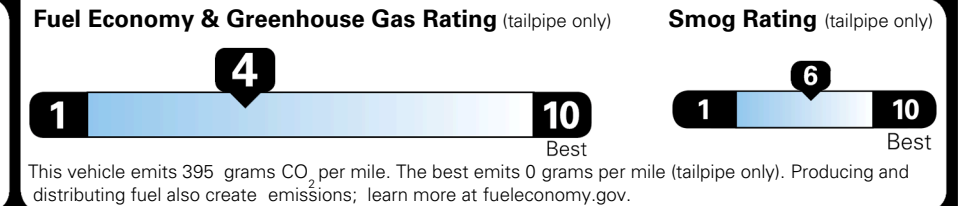

You spend $2,750 more in fuel costs over 5 years compared to the average new vehicle.

Annual fuel cost $2,250