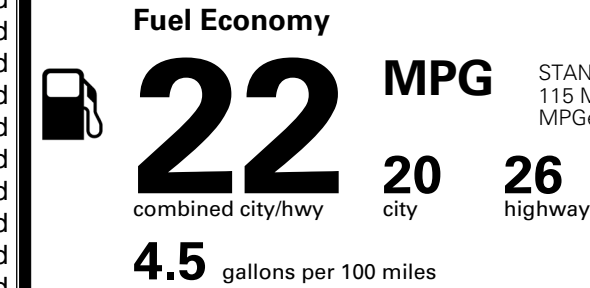

## EPA DOT Fuel Economy and Environment

Gasoline Vehicle

STANDARD SUVS range from 13 to 115 MPG. The best vehicle rates 146 MPGe.

You spend  
**\$2,500**  
 more in fuel costs  
 over 5 years  
 compared to the  
 average new vehicle.