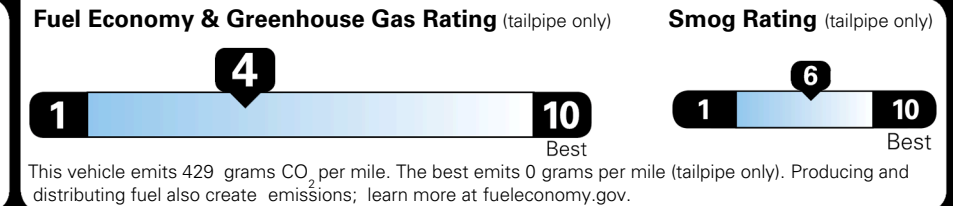

Actual results will vary for many reasons, including driving conditions and how you drive and maintain your vehicle. The average new vehicle gets 29 MPG and costs $8,000 to fuel over 5 years. Cost estimates are based on 15,000 miles per year at $ 3.10 per gallon. MPGe is miles per gasoline gallon equivalent. Vehicle emissions are a significant cause of climate change and smog.

fueleconomy.gov

Calculate personalized estimates and compare vehicles

GOVERNMENT 5-STAR SAFETY RATINGS

Overall Vehicle Score Not Rated

Based on the combined rating of frontal, side and rollover. Should ONLY be compared to other vehicles of similar size and weight.

Frontal Driver Not Rated

Crash Passenger Not Rated

Based on the risk of injury in a frontal impact. Should ONLY be compared to other vehicles of similar size and weight.

Side Front seat Not Rated

Crash Rear seat Not Rated

Star ratings based on the risk of injury in a side impact.

Rollover Not Rated

Star ratings based on the risk of rollover in a single-vehicle crash.

Star ratings range from 1 to 5 stars (★★★★★) with 5 being the highest.

Source: National Highway Traffic Safety Administration (NHTSA).

www.safercar.gov or 1-888-327-4236

Manufacturer's suggested retail price includes Manufacturer's recommended pre-delivery service. License and title fees, state and local taxes and other dealer installed options and accessories are not included in the manufacturer's suggested retail price.

PARTS CONTENT INFORMATION

FOR VEHICLES IN THIS CAR LINE U.S./CANADIAN PARTS CONTENT: 50 %

MAJOR SOURCES OF FOREIGN PARTS: KOREA: 35%

NOTE: PARTS CONTENT DOES NOT INCLUDE FINAL ASSEMBLY, DISTRIBUTION, OR OTHER NON-PARTS COSTS.

FOR THIS VEHICLE FINAL ASSEMBLY POINT: WEST POINT, GA, USA

COUNTRY OF ORIGIN

ENGINE (MOTOR): KOREA

TRANSMISSION: USA