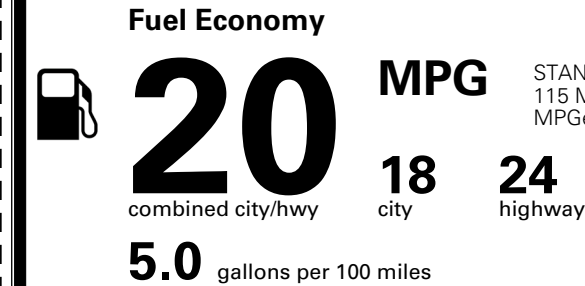

MSRP INCLUDING OPTIONS

\$ 46,725.00

INLAND FREIGHT AND HANDLING

\$ 1,545.00

TOTAL MANUFACTURER'S SUGGESTED RETAIL PRICE ▶

\$ 48,270.00

TOTAL ADDITIONAL WEIGHT: 8.4

EPA DOT Fuel Economy and Environment

Gasoline Vehicle

STANDARD SUVs range from 13 to 115 MPG. The best vehicle rates 146 MPGe.

You spend **\$3,500** more in fuel costs over 5 years compared to the average new vehicle.

Annual fuel cost **\$2,300**