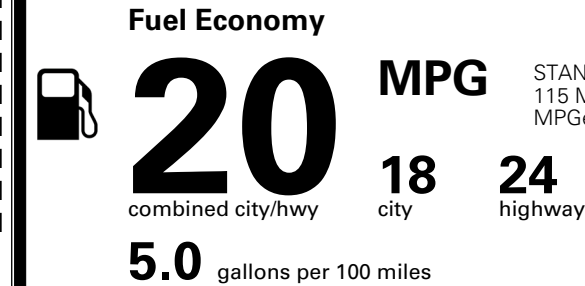

MSRP INCLUDING OPTIONS \$ 48,425.00

INLAND FREIGHT AND HANDLING \$ 1,545.00

TOTAL MANUFACTURER'S SUGGESTED RETAIL PRICE ▶

\$ 49,970.00

TOTAL ADDITIONAL WEIGHT: 8.4

*Additional terms and conditions apply.

**Kia Connect may be currently unavailable for some Model Year 2022 and newer vehicles sold or purchased in Massachusetts; please see owners.kia.com for more information.

EPA DOT Fuel Economy and Environment

Gasoline Vehicle

STANDARD SUVs range from 13 to 115 MPG. The best vehicle rates 146 MPGe.

You spend \$3,500 more in fuel costs over 5 years compared to the average new vehicle.