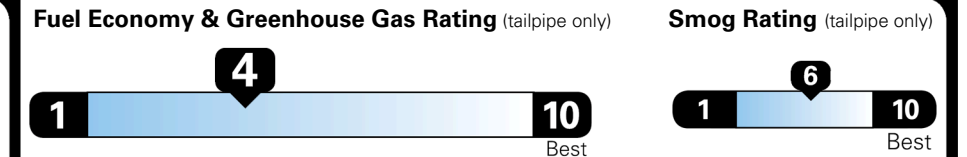

This vehicle emits 429 grams CO₂ per mile. The best emits 0 grams per mile (tailpipe only). Producing and distributing fuel also create emissions; learn more at fueleconomy.gov.

Actual results will vary for many reasons, including driving conditions and how you drive and maintain your vehicle. The average new vehicle gets 29 MPG and costs $8,000 to fuel over 5 years. Cost estimates are based on 15,000 miles per year at $ 3.10 per gallon. MPGe is miles per gasoline gallon equivalent. Vehicle emissions are a significant cause of climate change and smog.

fueleconomy.gov

Calculate personalized estimates and compare vehicles

GOVERNMENT 5-STAR SAFETY RATINGS

Overall Vehicle Score Not Rated

Based on the combined rating of frontal, side and rollover. Should ONLY be compared to other vehicles of similar size and weight.

Frontal Driver Not Rated

Crash Passenger Not Rated

Based on the risk of injury in a frontal impact. Should ONLY be compared to other vehicles of similar size and weight.

Side Front seat Not Rated

Crash Rear seat Not Rated

Star ratings based on the risk of injury in a side impact.

Rollover Not Rated

Star ratings based on the risk of rollover in a single-vehicle crash.

Star ratings range from 1 to 5 stars (★★★★★) with 5 being the highest.

Source: National Highway Traffic Safety Administration (NHTSA).

www.safercar.gov or 1-888-327-4236

Manufacturer's suggested retail price includes Manufacturer's recommended pre-delivery service. License and title fees, state and local taxes and other dealer installed options and accessories are not included in the manufacturer's suggested retail price.

PARTS CONTENT INFORMATION

FOR VEHICLES IN THIS CAR LINE U.S./CANADIAN PARTS CONTENT: 50 %

MAJOR SOURCES OF FOREIGN PARTS: KOREA: 35%

NOTE: PARTS CONTENT DOES NOT INCLUDE FINAL ASSEMBLY, DISTRIBUTION, OR OTHER NON-PARTS COSTS.

FOR THIS VEHICLE FINAL ASSEMBLY POINT: WEST POINT, GA, USA

COUNTRY OF ORIGIN

ENGINE (MOTOR): KOREA

TRANSMISSION: USA