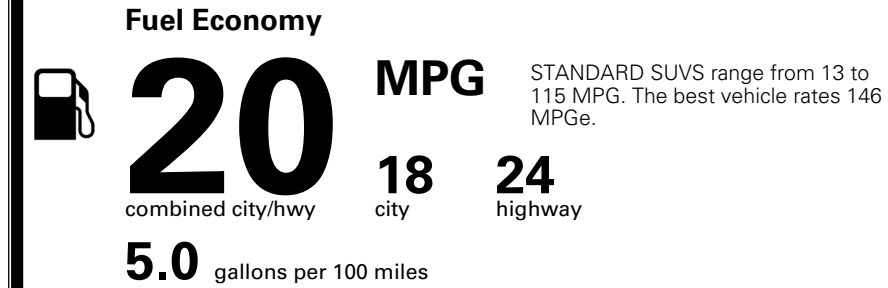

TOTAL ADDITIONAL WEIGHT:

\$ 47,290.00

Included
 Included
 Included
 Included
 Included
 Included
 Included

\$495.00

\$ 49,330.00

EPA DOT Fuel Economy and Environment

Gasoline Vehicle

You spend
\$3,500
 more in fuel costs
 over 5 years
 compared to the
 average new vehicle.