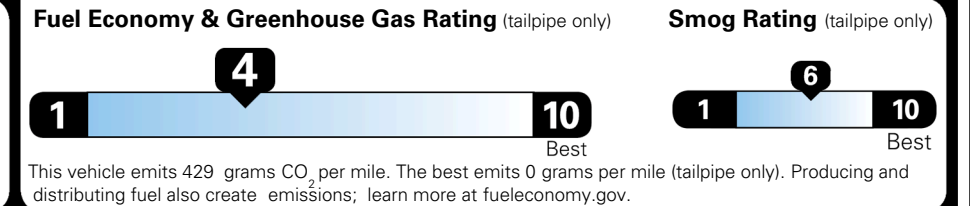

Actual results will vary for many reasons, including driving conditions and how you drive and maintain your vehicle. The average new vehicle gets 29 MPG and costs $8,000 to fuel over 5 years. Cost estimates are based on 15,000 miles per year at $ 3.10 per gallon. MPGe is miles per gasoline gallon equivalent. Vehicle emissions are a significant cause of climate change and smog.

fueleconomy.gov

Calculate personalized estimates and compare vehicles

GOVERNMENT 5-STAR SAFETY RATINGS

Overall Vehicle Score	Not Rated	
Based on the combined rating of frontal, side and rollover. Should ONLY be compared to other vehicles of similar size and weight.		
Frontal	Driver	Not Rated
Crash	Passenger	Not Rated
Based on the risk of injury in a frontal impact. Should ONLY be compared to other vehicles of similar size and weight.		
Side	Front seat	Not Rated
Crash	Rear seat	Not Rated
Star ratings based on the risk of injury in a side impact.		
Rollover	Not Rated	
Star ratings based on the risk of rollover in a single-vehicle crash.		

Star ratings range from 1 to 5 stars (★★★★★) with 5 being the highest.
Source: National Highway Traffic Safety Administration (NHTSA).
www.safercar.gov or 1-888-327-4236

Manufacturer's suggested retail price includes Manufacturer's recommended pre-delivery service. License and title fees, state and local taxes and other dealer installed options and accessories are not included in the manufacturer's suggested retail price.

PARTS CONTENT INFORMATION

FOR VEHICLES IN THIS CAR LINE U.S./CANADIAN PARTS CONTENT: 50 %

MAJOR SOURCES OF FOREIGN PARTS: KOREA: 35%

NOTE: PARTS CONTENT DOES NOT INCLUDE FINAL ASSEMBLY, DISTRIBUTION, OR OTHER NON-PARTS COSTS.

FOR THIS VEHICLE FINAL ASSEMBLY POINT: WEST POINT, GA, USA

COUNTRY OF ORIGIN ENGINE (MOTOR): KOREA
TRANSMISSION: USA