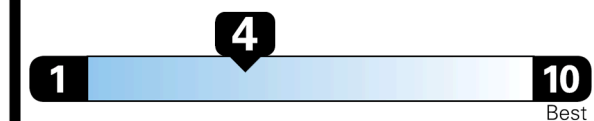

2027 TELLURIDE X-PRO SX-PRESTIGE AWD

MODEL/OPT.CODE: JAC44B5 / 10
EXTERIOR COLOR: GLACIAL WHITE PEARL
INTERIOR COLOR: BLACK
VEHICLE ID NUMBER: 5XYPLES11VG037715
PORT OF ENTRY: WEST POINT

Sold To: MO033
Oakes Kia
2900 BURLINGTON STREET
NORTH KANSAS CITY MO 64116

Ship To: MO033

STANDARD FEATURES

STANDARD SX-PRESTIGE AWD FEATURES

MECHANICAL
2.5L Turbo Engine; 274hp & 311 lb-ft Torque
8-Speed Automatic Transmission
All-Wheel Drive w/ Terrain Mode
Self-Leveling Rear Suspension

ADVANCED DRIVER-ASSISTANCE SYSTEMS

Forward Collision-Avoidance Assist 2
Blind-Spot Collision-Avoidance Assist
Rear Cross-Traffic Collision-Avoidance Assist
Lane Keeping Assist & Lane Following Assist 2
Safe Exit Assist & Highway Driving Assist 2
Parking Distance Warning - Forward / Reverse / Side
Parking Collision-Avoidance Assist - Reverse
Surround View Monitor & Blind-Spot View Monitor
Remote Smart Parking Assist
Navigation-Based Smart Cruise Control-Curve

SAFETY

Dual Front Advanced Airbags & Driver's Knee Airbag
Dual Front and Rear Seat-Mounted Side Airbags
Front Center & Full-Length Curtain Airbags

INTERIOR, COMFORT & CONVENIENCE

Dual 12.3" Screen Panoramic Display w/ Navigation
Head-Up Display and Ergo Motion Driver's Seat
Kia Connect w/Comp 3-Yr Ultimate.* Where Available**
SIRIUSXM® w/Free 3-Mo. Subscription*
Meridian Premium Audio System
Digital Rear View Mirror & 115V Inverter Outlet
Dual Wireless Phone Charger & HomeLink™ Garage Opener
SynTex & SynTex Suede Seating Material
Heated & Ventilated Power Adjustable Front Seats
Heated & Ventilated 2nd Row Captain's Chairs (2 Seats)
Power Tilt & Telescopic Heated Steering Wheel w/ Memory
Engineered Wood Interior Accents

EXTERIOR