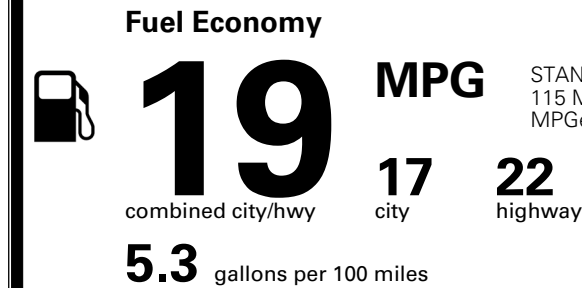

\$495.00
 \$250.00

MSRP INCLUDING OPTIONS

\$ 57,535.00

INLAND FREIGHT AND HANDLING

\$ 1,545.00

TOTAL MANUFACTURER'S SUGGESTED RETAIL PRICE ▶

\$ 59,080.00

TOTAL ADDITIONAL WEIGHT: 7.2

EPA DOT Fuel Economy and Environment

Gasoline Vehicle

STANDARD SUVS range from 13 to 115 MPG. The best vehicle rates 146 MPGe.

You spend
\$4,250
 more in fuel costs
 over 5 years
 compared to the
 average new vehicle.

Annual fuel cost
\$2,450

Fuel Economy & Greenhouse Gas Rating (tailpipe only)

Smog Rating (tailpipe only)

This vehicle emits 467 grams CO₂ per mile. The best emits 0 grams per mile (tailpipe only). Producing and distributing fuel also create emissions; learn more at fueleconomy.gov.