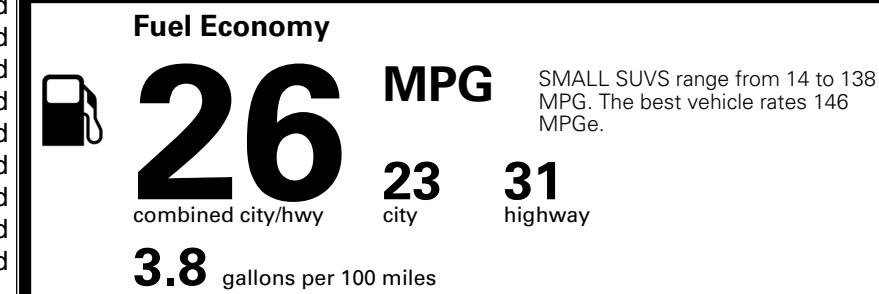

TOTAL ADDITIONAL WEIGHT: 10.1

EPA DOT Fuel Economy and Environment

Gasoline Vehicle

You spend \$1,000 more in fuel costs over 5 years compared to the average new vehicle.

Annual fuel cost \$1,900

Actual results will vary for many reasons, including driving conditions and how you drive and maintain your vehicle. The average new vehicle gets 29 MPG and costs \$8,500 to fuel over 5 years. Cost estimates are based on 15,000 miles per year at \$ 3.30 per gallon. MPGe is miles per gasoline gallon equivalent. Vehicle emissions are a significant cause of climate change and smog.