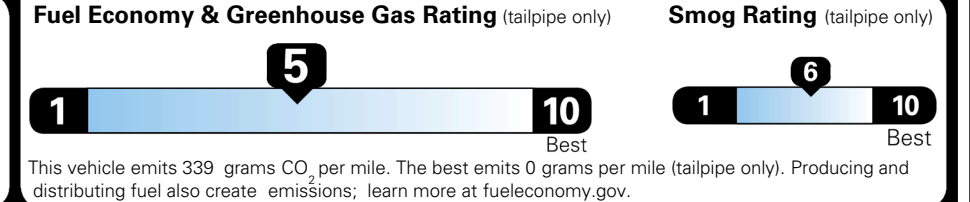

TOTAL ADDITIONAL WEIGHT: 10.1

EPA DOT Fuel Economy and Environment

Gasoline Vehicle

You spend \$1,000 more in fuel costs over 5 years compared to the average new vehicle.

Annual fuel cost \$1,900

Actual results will vary for many reasons, including driving conditions and how you drive and maintain your vehicle. The average new vehicle gets 29 MPG and costs \$8,500 to fuel over 5 years. Cost estimates are based on 15,000 miles per year at \$ 3.30 per gallon. MPGe is miles per gasoline gallon equivalent. Vehicle emissions are a significant cause of climate change and smog.