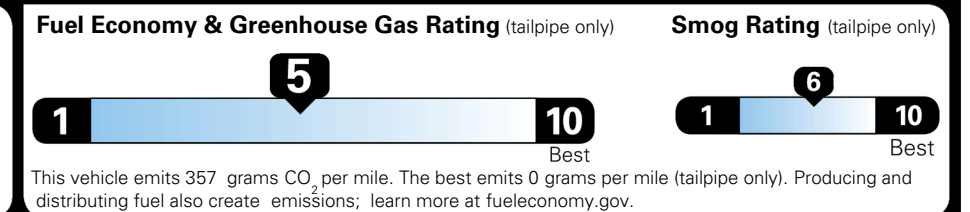

Actual results will vary for many reasons, including driving conditions and how you drive and maintain your vehicle. The average new vehicle gets 29 MPG and costs $8,500 to fuel over 5 years. Cost estimates are based on 15,000 miles per year at $ 3.30 per gallon. MPGe is miles per gasoline gallon equivalent. Vehicle emissions are a significant cause of climate change and smog.

fueleconomy.gov

Calculate personalized estimates and compare vehicles

GOVERNMENT 5-STAR SAFETY RATINGS

Overall Vehicle Score ★ ★ ★ ★ ★
Based on the combined rating of frontal, side and rollover. Should ONLY be compared to other vehicles of similar size and weight.

Frontal	Driver	★ ★ ★ ★
Crash	Passenger	★ ★ ★ ★
Based on the risk of injury in a frontal impact. Should ONLY be compared to other vehicles of similar size and weight.		
Side	Front seat	★ ★ ★ ★ ★
Crash	Rear seat	★ ★ ★ ★ ★
Star ratings based on the risk of injury in a side impact.		
Rollover		★ ★ ★ ★
Star ratings based on the risk of rollover in a single-vehicle crash.		

Star ratings range from 1 to 5 stars (★★★★★) with 5 being the highest.
Source: National Highway Traffic Safety Administration (NHTSA).
www.safercar.gov or 1-888-327-4236

Manufacturer's suggested retail price includes Manufacturer's recommended pre-delivery service. License and title fees, state and local taxes and other dealer installed options and accessories are not included in the manufacturer's suggested retail price.

PARTS CONTENT INFORMATION

FOR VEHICLES IN THIS CAR LINE U.S./CANADIAN PARTS CONTENT: 55 %

MAJOR SOURCES OF FOREIGN PARTS: KOREA: 30%

NOTE: PARTS CONTENT DOES NOT INCLUDE FINAL ASSEMBLY, DISTRIBUTION, OR OTHER NON-PARTS COSTS.

FOR THIS VEHICLE FINAL ASSEMBLY POINT: WEST POINT, GA, USA

COUNTRY OF ORIGIN ENGINE (MOTOR): USA
TRANSMISSION: USA