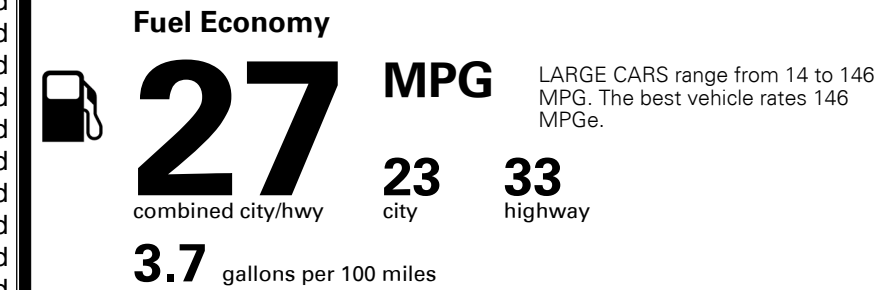

EPA DOT Fuel Economy and Environment

Gasoline Vehicle

You spend
$750
more in fuel costs
over 5 years
compared to the
average new vehicle.

Annual fuel cost
$1,850