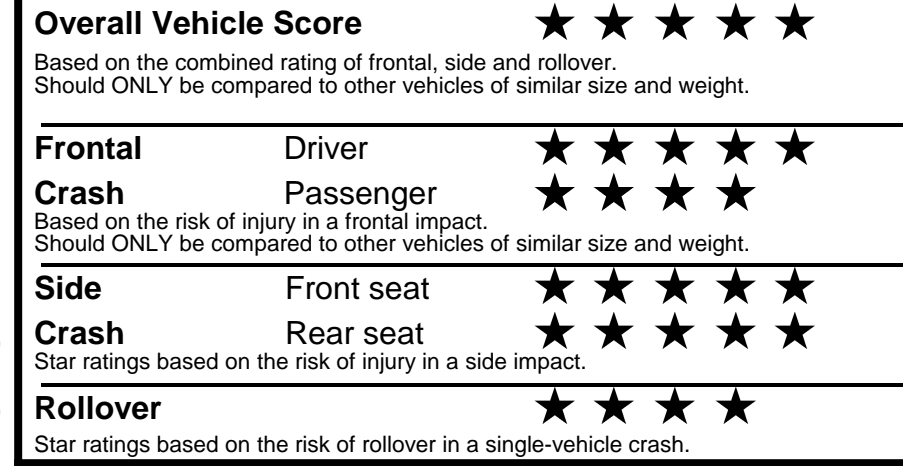

### GOVERNMENT 5-STAR SAFETY RATINGS

Star ratings range from 1 to 5 stars (★★★★★) with 5 being the highest.  
 Source: National Highway Traffic Safety Administration (NHTSA).  
[www.safercar.gov](http://www.safercar.gov) or 1-888-327-4236