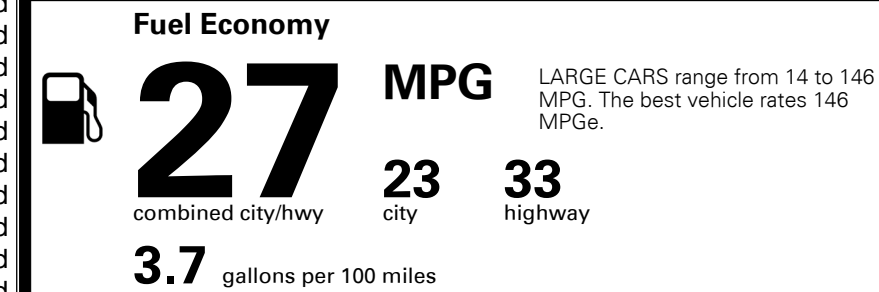

EPA DOT Fuel Economy and Environment

Gasoline Vehicle

You spend **$750** more in fuel costs over 5 years compared to the average new vehicle.

Annual fuel cost **$1,850**