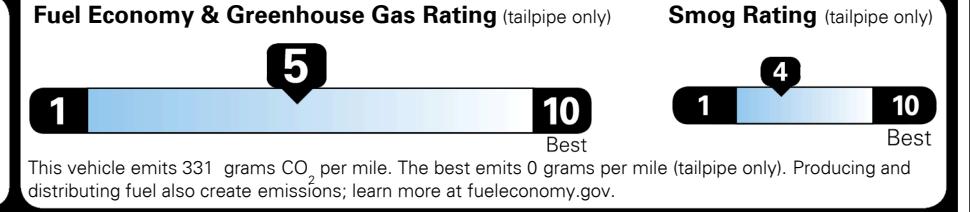

Actual results will vary for many reasons, including driving conditions and how you drive and maintain your vehicle. The average new vehicle gets 29 MPG and costs $8,500 to fuel over 5 years. Cost estimates are based on 15,000 miles per year at $ 3.30 per gallon. MPGe is miles per gasoline gallon equivalent. Vehicle emissions are a significant cause of climate change and smog.

fueleconomy.gov
Calculate personalized estimates and compare vehicles

GOVERNMENT 5-STAR SAFETY RATINGS

Overall Vehicle Score	Not Rated	
Based on the combined rating of frontal, side and rollover. Should ONLY be compared to other vehicles of similar size and weight.		
Frontal Crash	Driver	Not Rated
	Passenger	Not Rated
Based on the risk of injury in a frontal impact. Should ONLY be compared to other vehicles of similar size and weight.		
Side Crash	Front seat	Not Rated
	Rear seat	Not Rated
Star ratings based on the risk of injury in a side impact.		
Rollover	Not Rated	
Star ratings based on the risk of rollover in a single-vehicle crash.		

Star ratings range from 1 to 5 stars (★★★★★) with 5 being the highest.
Source: National Highway Traffic Safety Administration (NHTSA).
www.safercar.gov or 1-888-327-4236

Manufacturer's suggested retail price includes Manufacturer's recommended pre-delivery service. License and title fees, state and local taxes and other dealer installed options and accessories are not included in the manufacturer's suggested retail price.

PARTS CONTENT INFORMATION

FOR VEHICLES IN THIS CAR LINE U.S./CANADIAN PARTS CONTENT: 0 %

MAJOR SOURCES OF FOREIGN PARTS:
KOREA: 90%

NOTE: PARTS CONTENT DOES NOT INCLUDE FINAL ASSEMBLY, DISTRIBUTION, OR OTHER NON-PARTS COSTS.

FOR THIS VEHICLE
FINAL ASSEMBLY POINT:
HWASUNG, KOREA

COUNTRY OF ORIGIN
ENGINE (MOTOR): KOREA
TRANSMISSION: KOREA