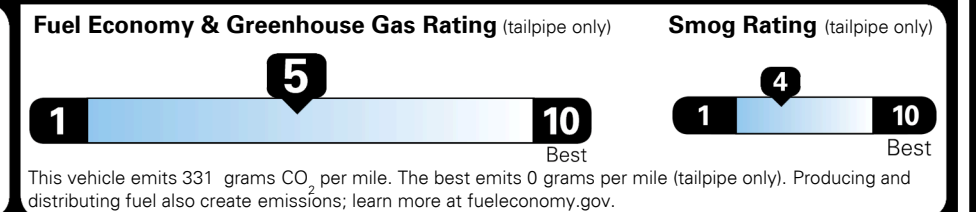

EPA DOT Fuel Economy and Environment

Gasoline Vehicle

You spend \$750 more in fuel costs over 5 years compared to the average new vehicle.

Annual fuel cost \$1,850

Actual results will vary for many reasons, including driving conditions and how you drive and maintain your vehicle. The average new vehicle gets 29 MPG and costs \$8,500 to fuel over 5 years. Cost estimates are based on 15,000 miles per year at \$ 3.30 per gallon. MPGe is miles per gasoline gallon equivalent. Vehicle emissions are a significant cause of climate change and smog.