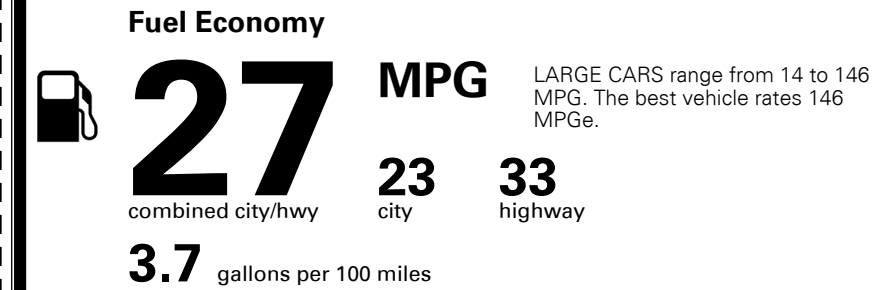

EPA DOT Fuel Economy and Environment

Gasoline Vehicle

You spend $750 more in fuel costs over 5 years compared to the average new vehicle.

Annual fuel cost $1,850