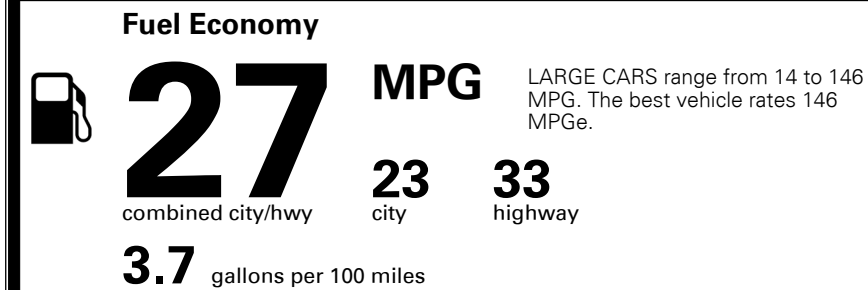

MANUFACTURER'S SUGGESTED RETAIL PRICE ▶

$ 33,490.00

COMPARE GT FWD FEATURES

Added to/in place of standard GT-Line FWD features
- 2.5L Turbo 4-cyl Engine, 290HP, 311 lb-ft torque
- 8-Speed Dual Clutch Transmission
- 19" Gloss Black Finished Alloy Wheels
- Panoramic Sunroof w/ Power Sunshade
- LED Interior Lighting
- GT Sport Design Steering Wheel w/Paddle Shifters
- Rear Air Vents
- Sport-Tuned Suspension & Quad-Tip Exhaust
- GT Brake System w/Neon Calipers

Included
Included
Included
Included
Included
Included
Included
Included
Included

ADDITIONAL INSTALLED EQUIPMENT: (In addition to or in place of standard features)

GT1 Package
- 19" Custom Gloss Black Alloy Wheels
- 12.3" Instrument Display
- Smartphone Digital Key* (Requires Kia Connect**)
- Bose Premium Audio w/Active Sound Design
- Power Front Passenger Seat
- Memory Driver's Seat & Outside Mirrors
- Ventilated Front Seats
- Heated Steering Wheel
- Power Folding Mirrors
- Parking Collision-Avoidance Assist-Reverse
- Surround View Monitor
- Blind-Spot View Monitor
- Parking Distance Warning - Side
Auto-Dimming Mirror w/ HomeLink™

$4,400.00

MSRP INCLUDING OPTIONS

$ 38,240.00

INLAND FREIGHT AND HANDLING

$ 1,175.00

TOTAL MANUFACTURER'S SUGGESTED RETAIL PRICE ▶

$ 39,415.00

TOTAL ADDITIONAL WEIGHT: 1.4

EPA DOT Fuel Economy and Environment

Gasoline Vehicle

You spend
$750
more in fuel costs
over 5 years
compared to the
average new vehicle.

Annual fuel cost
$1,850