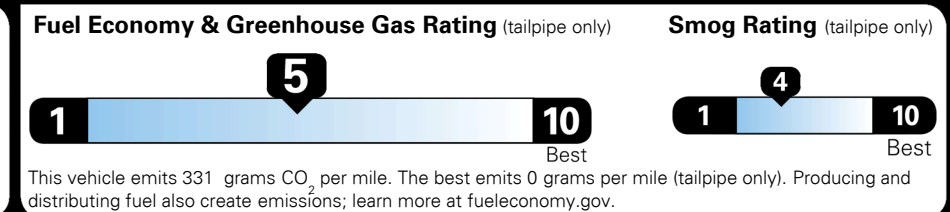

Actual results will vary for many reasons, including driving conditions and how you drive and maintain your vehicle. The average new vehicle gets 29 MPG and costs $8,500 to fuel over 5 years. Cost estimates are based on 15,000 miles per year at $ 3.30 per gallon. MPGe is miles per gasoline gallon equivalent. Vehicle emissions are a significant cause of climate change and smog.

fueleconomy.gov

Calculate personalized estimates and compare vehicles

GOVERNMENT 5-STAR SAFETY RATINGS

Overall Vehicle Score ★ ★ ★ ★ ★

Based on the combined rating of frontal, side and rollover.
Should ONLY be compared to other vehicles of similar size and weight.

Frontal Driver ★ ★ ★ ★ ★

Crash Passenger ★ ★ ★ ★ ★

Based on the risk of injury in a frontal impact.
Should ONLY be compared to other vehicles of similar size and weight.

Side Front seat ★ ★ ★ ★ ★

Crash Rear seat ★ ★ ★ ★ ★

Star ratings based on the risk of injury in a side impact.

Rollover ★ ★ ★ ★ ★

Star ratings based on the risk of rollover in a single-vehicle crash.

Star ratings range from 1 to 5 stars (★★★★★) with 5 being the highest.

Source: National Highway Traffic Safety Administration (NHTSA).

www.safercar.gov or 1-888-327-4236

Manufacturer's suggested retail price includes Manufacturer's recommended pre-delivery service. License and title fees, state and local taxes and other dealer installed options and accessories are not included in the manufacturer's suggested retail price.

PARTS CONTENT INFORMATION

FOR VEHICLES IN THIS CAR LINE U.S./CANADIAN PARTS CONTENT: 0 %

MAJOR SOURCES OF FOREIGN PARTS: KOREA: 90%

NOTE: PARTS CONTENT DOES NOT INCLUDE FINAL ASSEMBLY, DISTRIBUTION, OR OTHER NON-PARTS COSTS.

FOR THIS VEHICLE FINAL ASSEMBLY POINT: HWASUNG, KOREA

COUNTRY OF ORIGIN ENGINE (MOTOR): KOREA

TRANSMISSION: KOREA

*Additional terms and conditions apply.

**Kia Connect may be currently unavailable for some Model Year 2022 and newer vehicles sold or purchased in Massachusetts; please see owners.kia.com for more information.

NOTE: When you purchase this vehicle, Kia America, Inc. collects personal information you provide to the dealership. For information on our collection and use of personal information and your rights, please see our Privacy Policy on www.kia.com.