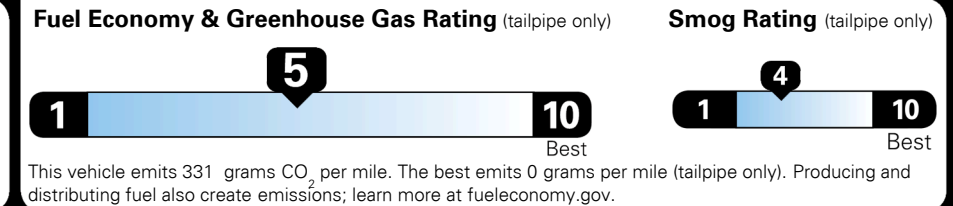

## EPA DOT Fuel Economy and Environment

Gasoline Vehicle

You spend  
**\$750**  
 more in fuel costs  
 over 5 years  
 compared to the  
 average new vehicle.

Annual fuel cost  
**\$1,850**

Actual results will vary for many reasons, including driving conditions and how you drive and maintain your vehicle. The average new vehicle gets 29 MPG and costs \$8,500 to fuel over 5 years. Cost estimates are based on 15,000 miles per year at \$ 3.30 per gallon. MPGe is miles per gasoline gallon equivalent. Vehicle emissions are a significant cause of climate change and smog.