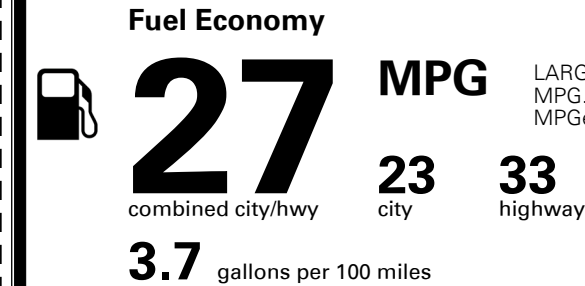

EPA DOT Fuel Economy and Environment

Gasoline Vehicle