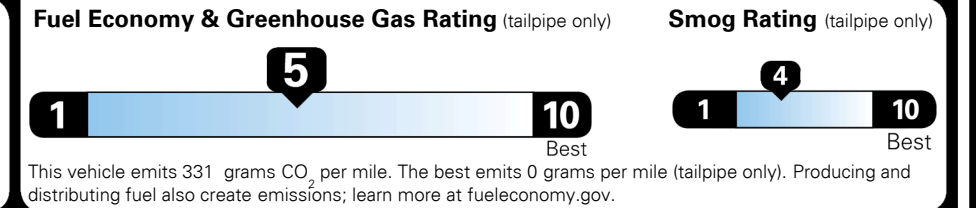

### EPA DOT Fuel Economy and Environment

Gasoline Vehicle

You spend  
**\$750**  
 more in fuel costs  
 over 5 years  
 compared to the  
 average new vehicle.

Annual fuel cost  
**\$1,850**

Actual results will vary for many reasons, including driving conditions and how you drive and maintain your vehicle. The average new vehicle gets 29 MPG and costs \$8,500 to fuel over 5 years. Cost estimates are based on 15,000 miles per year at \$ 3.30 per gallon. MPGe is miles per gasoline gallon equivalent. Vehicle emissions are a significant cause of climate change and smog.