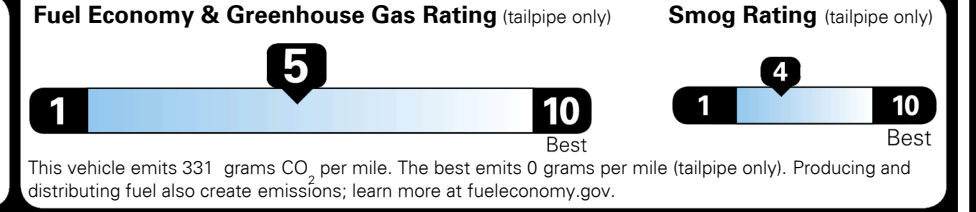

Actual results will vary for many reasons, including driving conditions and how you drive and maintain your vehicle. The average new vehicle gets 29 MPG and costs $8,500 to fuel over 5 years. Cost estimates are based on 15,000 miles per year at $ 3.30 per gallon. MPGe is miles per gasoline gallon equivalent. Vehicle emissions are a significant cause of climate change and smog.

fueleconomy.gov
Calculate personalized estimates and compare vehicles