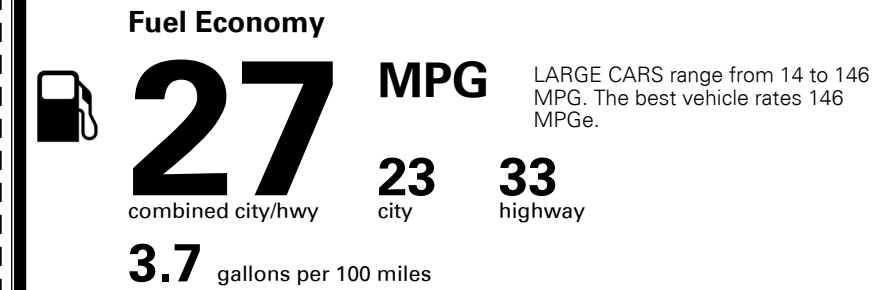

TOTAL ADDITIONAL WEIGHT: 0.5

\$ 33,490.00

Included
 Included
 Included
 Included
 Included
 Included
 Included
 Included
 Included

\$495.00
 \$55.00

\$ 34,040.00

\$ 1,175.00

\$ 35,215.00

EPA DOT Fuel Economy and Environment