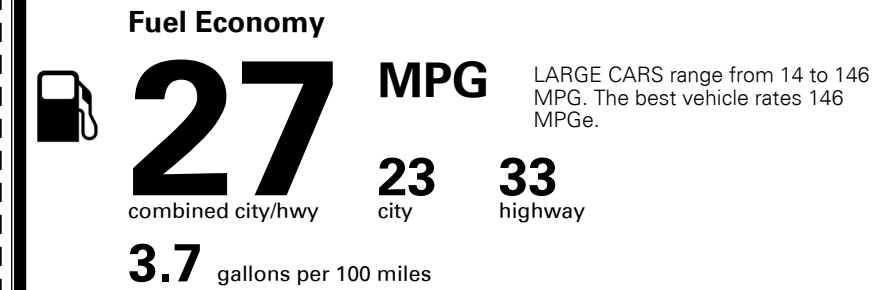

*Additional terms and conditions apply.
**Kia Connect may be currently unavailable for some Model Year 2022 and newer vehicles sold or purchased in Massachusetts; please see owners.kia.com for more information.
NOTE: When you purchase this vehicle, Kia America, Inc. collects personal information you provide to the dealership. For information on our collection and use of personal information and your rights, please see our Privacy Policy on www.kia.com.

MANUFACTURER'S SUGGESTED RETAIL PRICE ▶

COMPARE GT FWD FEATURES

Added to/in place of standard GT-Line FWD features
- 2.5L Turbo 4-cyl Engine, 290HP, 311 lb-ft torque
- 8-Speed Dual Clutch Transmission
- 19" Gloss Black Finished Alloy Wheels
- Panoramic Sunroof w/ Power Sunshade
- LED Interior Lighting
- GT Sport Design Steering Wheel w/Paddle Shifters
- Rear Air Vents
- Sport-Tuned Suspension & Quad-Tip Exhaust
- GT Brake System w/Neon Calipers

ADDITIONAL INSTALLED EQUIPMENT:
(In addition to or in place of standard features)
Wolf Gray Paint
Cargo Mat

MSRP INCLUDING OPTIONS

INLAND FREIGHT AND HANDLING

TOTAL MANUFACTURER'S SUGGESTED RETAIL PRICE ▶

TOTAL ADDITIONAL WEIGHT: 14.0

$ 33,490.00

Included
Included
Included
Included
Included
Included
Included
Included
Included

$495.00
$100.00

$ 34,085.00

$ 1,175.00

$ 35,260.00

EPA DOT Fuel Economy and Environment

Gasoline Vehicle

You spend $750 more in fuel costs over 5 years
compared to the average new vehicle.

Annual fuel cost $1,850