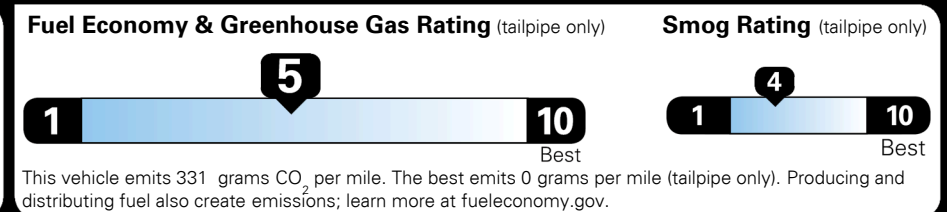

Actual results will vary for many reasons, including driving conditions and how you drive and maintain your vehicle. The average new vehicle gets 29 MPG and costs $8,500 to fuel over 5 years. Cost estimates are based on 15,000 miles per year at $ 3.30 per gallon. MPGe is miles per gasoline gallon equivalent. Vehicle emissions are a significant cause of climate change and smog.

fueleconomy.gov
Calculate personalized estimates and compare vehicles