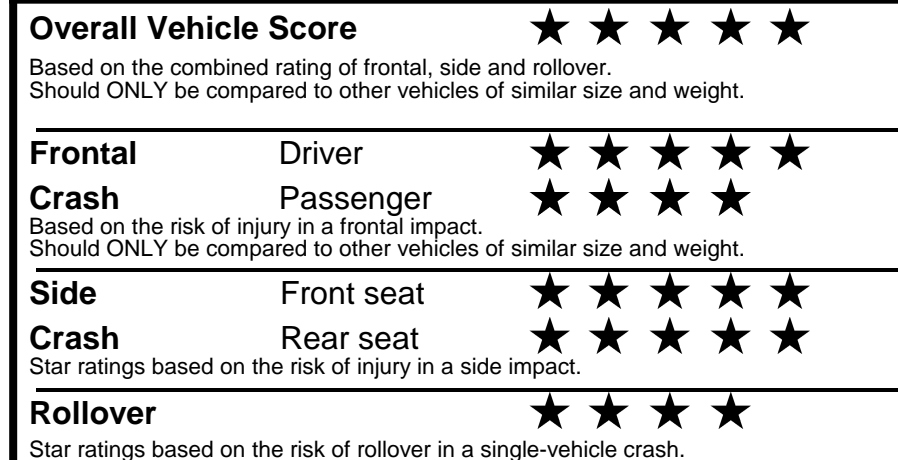

GOVERNMENT 5-STAR SAFETY RATINGS

Star ratings range from 1 to 5 stars (★★★★★) with 5 being the highest.
Source: National Highway Traffic Safety Administration (NHTSA).
www.safercar.gov or 1-888-327-4236

Manufacturer's suggested retail price includes Manufacturer's recommended pre-delivery service. License and title fees, state and local taxes and other dealer installed options and accessories are not included in the manufacturer's suggested retail price.

PARTS CONTENT INFORMATION

FOR VEHICLES IN THIS CAR LINE U.S./CANADIAN PARTS CONTENT: 0 %

MAJOR SOURCES OF FOREIGN PARTS: KOREA: 90%

NOTE: PARTS CONTENT DOES NOT INCLUDE FINAL ASSEMBLY, DISTRIBUTION, OR OTHER NON-PARTS COSTS.

FOR THIS VEHICLE FINAL ASSEMBLY POINT: HWASUNG, KOREA

COUNTRY OF ORIGIN ENGINE (MOTOR): KOREA
TRANSMISSION: KOREA