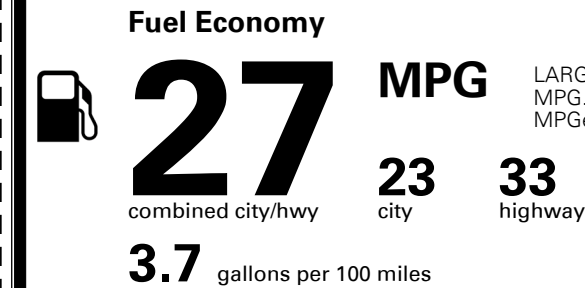

TOTAL ADDITIONAL WEIGHT: 0.9

\$ 33,490.00

Included
 Included
 Included
 Included
 Included
 Included
 Included
 Included
 Included

\$495.00
 \$75.00

\$ 34,060.00

\$ 1,175.00

\$ 35,235.00

EPA DOT Fuel Economy and Environment

LARGE CARS range from 14 to 146 MPG. The best vehicle rates 146 MPGe.

Gasoline Vehicle

You spend **\$750** more in fuel costs over 5 years compared to the average new vehicle.

Annual fuel cost **\$1,850**