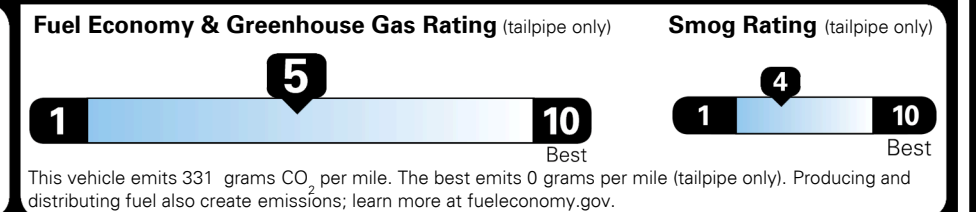

Actual results will vary for many reasons, including driving conditions and how you drive and maintain your vehicle. The average new vehicle gets 29 MPG and costs $8,500 to fuel over 5 years. Cost estimates are based on 15,000 miles per year at $ 3.30 per gallon. MPGe is miles per gasoline gallon equivalent. Vehicle emissions are a significant cause of climate change and smog.

fueleconomy.gov

Calculate personalized estimates and compare vehicles