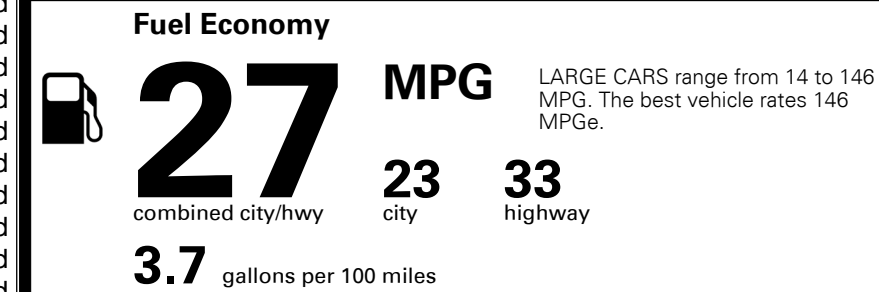

*Additional terms and conditions apply.
**Kia Connect may be currently unavailable for some Model Year 2022 and newer vehicles sold or purchased in Massachusetts; please see owners.kia.com for more information.
NOTE: When you purchase this vehicle, Kia America, Inc. collects personal information you provide to the dealership. For information on our collection and use of personal information and your rights, please see our Privacy Policy on www.kia.com.

MANUFACTURER'S SUGGESTED RETAIL PRICE ▶

$ 33,490.00

COMPARE GT FWD FEATURES

Added to/in place of standard GT-Line FWD features
- 2.5L Turbo 4-cyl Engine, 290HP, 311 lb-ft torque
- 8-Speed Dual Clutch Transmission
- 19" Gloss Black Finished Alloy Wheels
- Panoramic Sunroof w/ Power Sunshade
- LED Interior Lighting
- GT Sport Design Steering Wheel w/Paddle Shifters
- Rear Air Vents
- Sport-Tuned Suspension & Quad-Tip Exhaust
- GT Brake System w/Neon Calipers

Included
Included
Included
Included
Included
Included
Included
Included
Included
Included

ADDITIONAL INSTALLED EQUIPMENT:
(In addition to or in place of standard features)
Runway Red Paint $495.00
Cargo Mat $100.00

MSRP INCLUDING OPTIONS

$ 34,085.00

INLAND FREIGHT AND HANDLING

$ 1,175.00

TOTAL MANUFACTURER'S SUGGESTED RETAIL PRICE ▶

$ 35,260.00

TOTAL ADDITIONAL WEIGHT: 14.0

EPA DOT Fuel Economy and Environment

Gasoline Vehicle

You spend **$750** more in fuel costs over 5 years compared to the average new vehicle.

Annual fuel cost **$1,850**