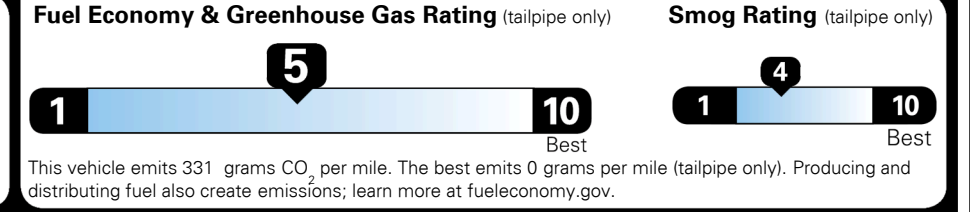

Actual results will vary for many reasons, including driving conditions and how you drive and maintain your vehicle. The average new vehicle gets 29 MPG and costs $8,500 to fuel over 5 years. Cost estimates are based on 15,000 miles per year at $ 3.30 per gallon. MPGe is miles per gasoline gallon equivalent. Vehicle emissions are a significant cause of climate change and smog.

fueleconomy.gov

Calculate personalized estimates and compare vehicles

GOVERNMENT 5-STAR SAFETY RATINGS

Overall Vehicle Score	Not Rated	
Based on the combined rating of frontal, side and rollover. Should ONLY be compared to other vehicles of similar size and weight.		
Frontal Crash	Driver	Not Rated
	Passenger	Not Rated
Based on the risk of injury in a frontal impact. Should ONLY be compared to other vehicles of similar size and weight.		
Side Crash	Front seat	Not Rated
	Rear seat	Not Rated
Star ratings based on the risk of injury in a side impact.		
Rollover	Not Rated	
Star ratings based on the risk of rollover in a single-vehicle crash.		

Star ratings range from 1 to 5 stars (★★★★★) with 5 being the highest.
Source: National Highway Traffic Safety Administration (NHTSA).
www.safercar.gov or 1-888-327-4236

Manufacturer's suggested retail price includes Manufacturer's recommended pre-delivery service. License and title fees, state and local taxes and other dealer installed options and accessories are not included in the manufacturer's suggested retail price.

PARTS CONTENT INFORMATION

FOR VEHICLES IN THIS CAR LINE U.S./CANADIAN PARTS CONTENT: 0 %

MAJOR SOURCES OF FOREIGN PARTS: KOREA: 90%

NOTE: PARTS CONTENT DOES NOT INCLUDE FINAL ASSEMBLY, DISTRIBUTION, OR OTHER NON-PARTS COSTS.

FOR THIS VEHICLE FINAL ASSEMBLY POINT: HWASUNG, KOREA

COUNTRY OF ORIGIN
ENGINE (MOTOR): KOREA
TRANSMISSION: KOREA