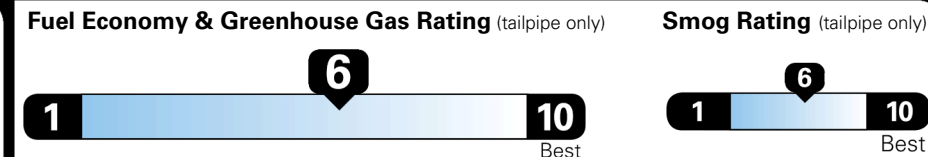

EPA DOT Fuel Economy and Environment

Gasoline Vehicle

LARGE CARS range from 14 to 146 MPG. The best vehicle rates 146 MPGe.

You save \$0
 in fuel costs over 5 years compared to the average new vehicle.

Annual fuel cost \$1,700