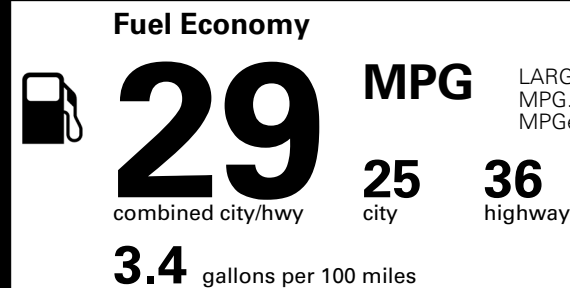

MSRP INCLUDING OPTIONS

\$ 29,830.00

INLAND FREIGHT AND HANDLING

\$ 1,245.00

TOTAL MANUFACTURER'S SUGGESTED RETAIL PRICE ▶

\$ 31,075.00

TOTAL ADDITIONAL WEIGHT: 8.7

*Additional terms and conditions apply.
 **Kia Connect may be currently unavailable for some Model Year 2022 and newer vehicles sold or purchased in Massachusetts; please see owners.kia.com for more information.
 NOTE: When you purchase this vehicle, Kia America, Inc. collects personal information you provide to the dealership. For information on our collection and use of personal information and your rights, please see our Privacy Policy on www.kia.com.

EPA DOT Fuel Economy and Environment

Gasoline Vehicle

LARGE CARS range from 14 to 146 MPG. The best vehicle rates 146 MPGe.

You save \$0
 in fuel costs over 5 years compared to the average new vehicle.

Annual fuel cost \$1,700