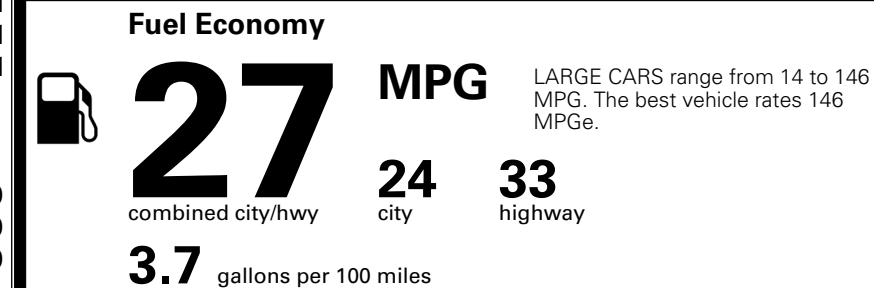

WARRANTY

10 Year/100,000 Mile Limited Powertrain Warranty
5 Year/60,000 Mile Limited Basic Warranty
5 Year/60,000 Mile Roadside Assistance

MANUFACTURER'S SUGGESTED RETAIL PRICE ▶

$ 30,090.00

COMPARE GT-LINE AWD FEATURES

Added to/in place of standard GT-Line FWD features
- All-Wheel Drive
- Heated Steering Wheel

ADDITIONAL INSTALLED EQUIPMENT:

(In addition to or in place of standard features)
GT-Line Red Interior Color Package
Cargo Mat
Carpeted Floor Mats

Included
Included
Included

$295.00
$110.00
$200.00

MSRP INCLUDING OPTIONS

$ 30,695.00

INLAND FREIGHT AND HANDLING

$ 1,245.00

TOTAL MANUFACTURER'S SUGGESTED RETAIL PRICE ▶

$ 31,940.00

TOTAL ADDITIONAL WEIGHT: 21.3

*Additional terms and conditions apply.

**Kia Connect may be currently unavailable for some Model Year 2022 and newer vehicles sold or purchased in Massachusetts; please see owners.kia.com for more information.

NOTE: When you purchase this vehicle, Kia America, Inc. collects personal information you provide to the dealership. For information on our collection and use of personal information and your rights, please see our Privacy Policy on www.kia.com.

EPA DOT Fuel Economy and Environment

Gasoline Vehicle

You spend $750 more in fuel costs over 5 years compared to the average new vehicle.

Annual fuel cost $1,850