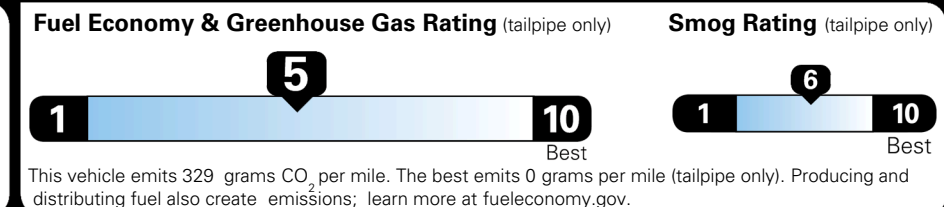

EPA DOT Fuel Economy and Environment

Gasoline Vehicle

You spend \$750 more in fuel costs over 5 years compared to the average new vehicle.

Annual fuel cost \$1,850

Actual results will vary for many reasons, including driving conditions and how you drive and maintain your vehicle. The average new vehicle gets 29 MPG and costs \$8,500 to fuel over 5 years. Cost estimates are based on 15,000 miles per year at \$ 3.30 per gallon. MPGe is miles per gasoline gallon equivalent. Vehicle emissions are a significant cause of climate change and smog.