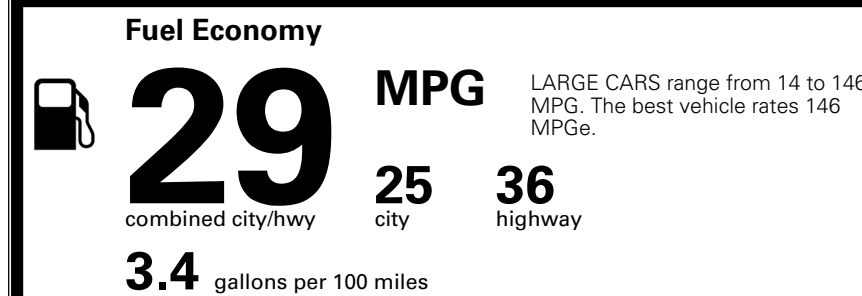

EPA DOT Fuel Economy and Environment

Gasoline Vehicle

You save $0
in fuel costs over 5 years compared to the average new vehicle.

Annual fuel cost $1,700