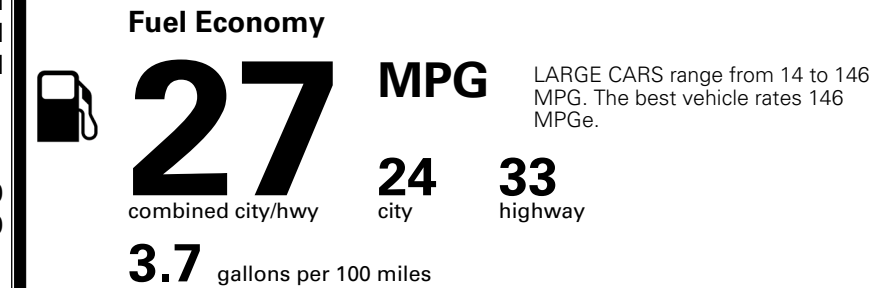

EXTERIOR

GT-Line Exterior Styling
18" Gloss Black Finished Alloy Wheels
LED Reflector Headlights w/Auto-On/Off & Amber LED DRLs
LED Fog Lights & LED Rear Combination Lights
Power Adj. Heated Outside Mirrors w/LED Turn Signals

WARRANTY

10 Year/100,000 Mile Limited Powertrain Warranty
5 Year/60,000 Mile Limited Basic Warranty
5 Year/60,000 Mile Roadside Assistance

MANUFACTURER'S SUGGESTED RETAIL PRICE ▶

$ 30,090.00

COMPARE GT-LINE AWD FEATURES

Added to/in place of standard GT-Line FWD features
- All-Wheel Drive
- Heated Steering Wheel

ADDITIONAL INSTALLED EQUIPMENT:

(In addition to or in place of standard features)
Carpeted Floor Mats
Auto-Dimming Mirror w/ HomeLink™

Included
Included
Included

$200.00
$350.00

MSRP INCLUDING OPTIONS

$ 30,640.00

INLAND FREIGHT AND HANDLING

$ 1,245.00

TOTAL MANUFACTURER'S SUGGESTED RETAIL PRICE ▶

$ 31,885.00

TOTAL ADDITIONAL WEIGHT: 8.7

*Additional terms and conditions apply.

**Kia Connect may be currently unavailable for some Model Year 2022 and newer vehicles sold or purchased in Massachusetts; please see owners.kia.com for more information.

NOTE: When you purchase this vehicle, Kia America, Inc. collects personal information you provide to the dealership. For information on our collection and use of personal information and your rights, please see our Privacy Policy on www.kia.com.

EPA DOT Fuel Economy and Environment

Gasoline Vehicle

You spend $750 more in fuel costs over 5 years compared to the average new vehicle.

Annual fuel cost $1,850