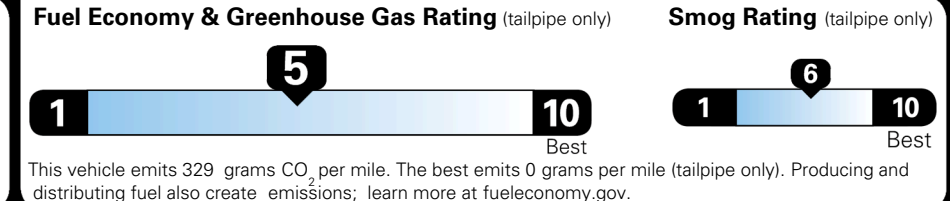

### EPA DOT Fuel Economy and Environment

Gasoline Vehicle

You spend **\$750** more in fuel costs over 5 years compared to the average new vehicle.

Annual fuel cost **\$1,850**

Actual results will vary for many reasons, including driving conditions and how you drive and maintain your vehicle. The average new vehicle gets 29 MPG and costs \$8,500 to fuel over 5 years. Cost estimates are based on 15,000 miles per year at \$ 3.30 per gallon. MPGe is miles per gasoline gallon equivalent. Vehicle emissions are a significant cause of climate change and smog.