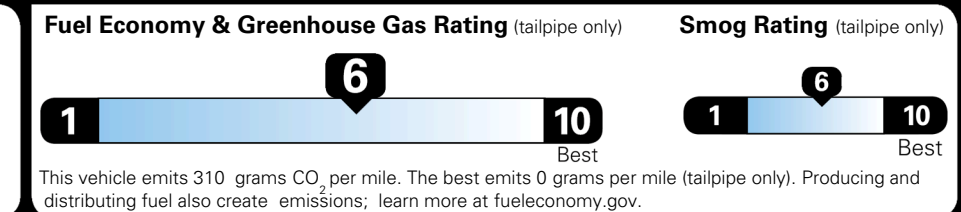

### EPA DOT Fuel Economy and Environment

Gasoline Vehicle

**You save \$0**  
 in fuel costs over 5 years compared to the average new vehicle.

**Annual fuel cost \$1,700**

Actual results will vary for many reasons, including driving conditions and how you drive and maintain your vehicle. The average new vehicle gets 29 MPG and costs \$8,500 to fuel over 5 years. Cost estimates are based on 15,000 miles per year at \$ 3.30 per gallon. MPGe is miles per gasoline gallon equivalent. Vehicle emissions are a significant cause of climate change and smog.