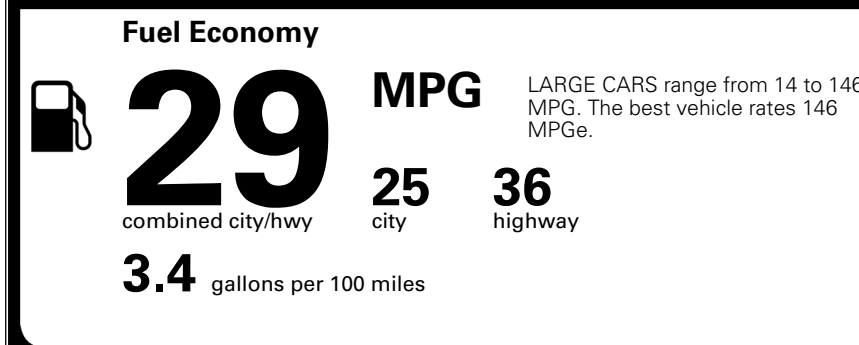

### EPA DOT Fuel Economy and Environment

Gasoline Vehicle

**You save \$0**  
 in fuel costs over 5 years compared to the average new vehicle.

**Annual fuel cost \$1,700**

Actual results will vary for many reasons, including driving conditions and how you drive and maintain your vehicle. The average new vehicle gets 29 MPG and costs \$8,500 to fuel over 5 years. Cost estimates are based on 15,000 miles per year at \$ 3.30 per gallon. MPGe is miles per gasoline gallon equivalent. Vehicle emissions are a significant cause of climate change and smog.