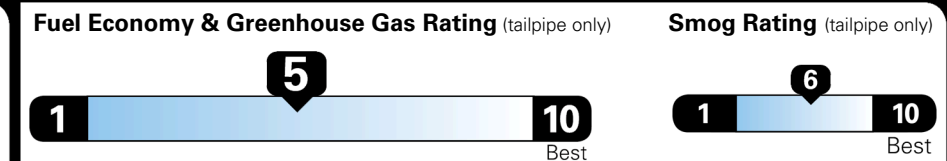

EPA DOT Fuel Economy and Environment

Gasoline Vehicle

You spend
\$750
 more in fuel costs
 over 5 years
 compared to the
 average new vehicle.

Annual fuel cost
\$1,850

This vehicle emits 329 grams CO₂ per mile. The best emits 0 grams per mile (tailpipe only). Producing and distributing fuel also create emissions; learn more at fueleconomy.gov.