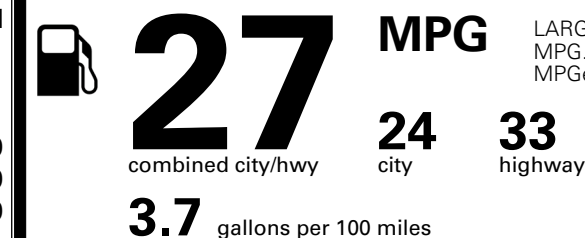

MSRP INCLUDING OPTIONS

INLAND FREIGHT AND HANDLING

TOTAL MANUFACTURER'S SUGGESTED RETAIL PRICE ▶

TOTAL ADDITIONAL WEIGHT: 8.7

\$ 30,090.00

Included
 Included
 Included

\$695.00
 \$295.00
 \$2,200.00

\$200.00
 \$350.00

\$ 33,830.00

\$ 1,245.00

\$ 35,075.00

EPA DOT Fuel Economy and Environment

Fuel Economy

Annual fuel cost
\$1,850

Fuel Economy & Greenhouse Gas Rating (tailpipe only)

Smog Rating (tailpipe only)