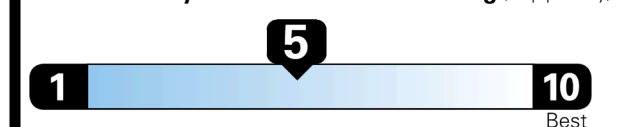

\$ 33,830.00

\$ 1,245.00

\$ 35,075.00

EPA DOT Fuel Economy and Environment

Fuel Economy

Annual fuel cost
\$1,850

Fuel Economy & Greenhouse Gas Rating (tailpipe only)

Smog Rating (tailpipe only)