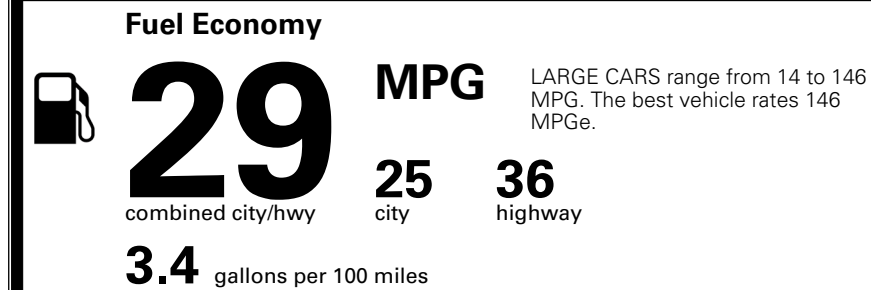

MSRP INCLUDING OPTIONS \$ 31,850.00

INLAND FREIGHT AND HANDLING \$ 1,245.00

TOTAL MANUFACTURER'S SUGGESTED RETAIL PRICE ▶

\$ 33,095.00

TOTAL ADDITIONAL WEIGHT: 21.8

EPA DOT Fuel Economy and Environment

Gasoline Vehicle