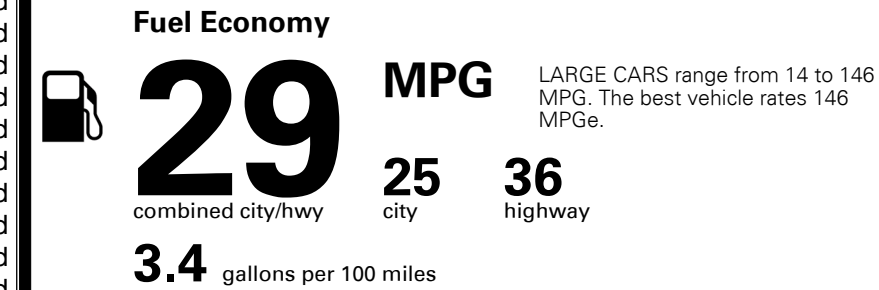

EPA DOT Fuel Economy and Environment

Gasoline Vehicle

You save $0
in fuel costs over 5 years compared to the average new vehicle.

Annual fuel cost
$1,700