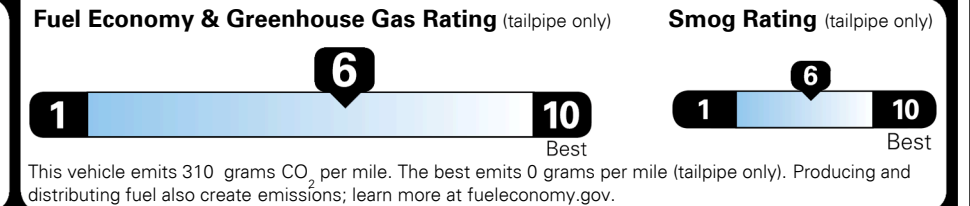

## EPA DOT Fuel Economy and Environment

Gasoline Vehicle

**You save \$0**  
 in fuel costs over 5 years compared to the average new vehicle.

Annual fuel cost  
**\$1,700**

Actual results will vary for many reasons, including driving conditions and how you drive and maintain your vehicle. The average new vehicle gets 29 MPG and costs \$8,500 to fuel over 5 years. Cost estimates are based on 15,000 miles per year at \$ 3.30 per gallon. MPGe is miles per gasoline gallon equivalent. Vehicle emissions are a significant cause of climate change and smog.