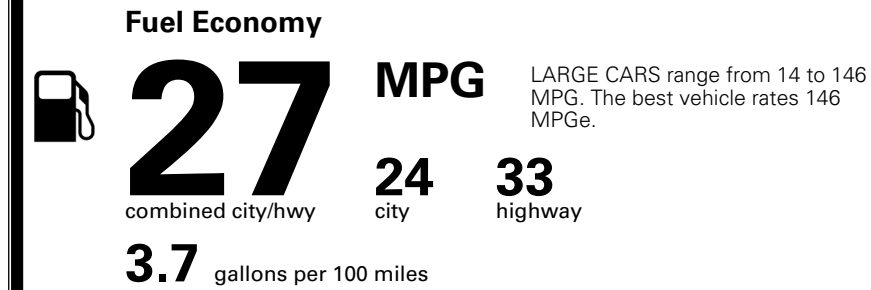

TOTAL MANUFACTURER'S SUGGESTED RETAIL PRICE ▶

\$ 34,085.00

TOTAL ADDITIONAL WEIGHT: 8.7

EPA DOT Fuel Economy and Environment

Gasoline Vehicle

You spend \$750 more in fuel costs over 5 years compared to the average new vehicle.