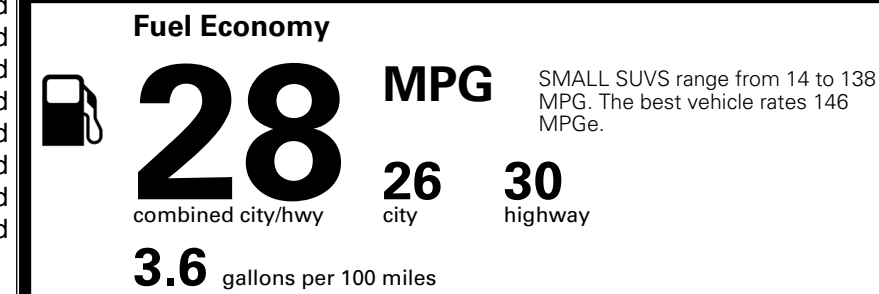

TOTAL MANUFACTURER'S SUGGESTED RETAIL PRICE ▶

\$ 32,705.00

TOTAL ADDITIONAL WEIGHT: 7.2

EPA DOT Fuel Economy and Environment

Gasoline Vehicle

You spend \$250
 more in fuel costs over 5 years compared to the average new vehicle.