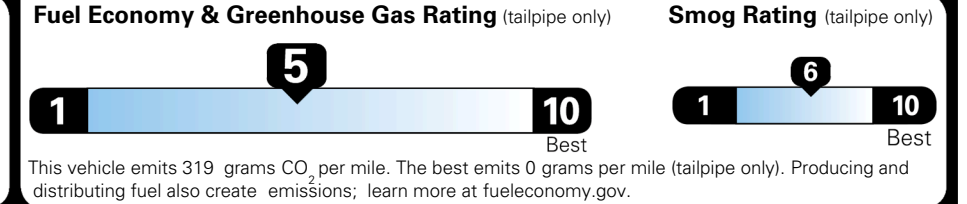

Actual results will vary for many reasons, including driving conditions and how you drive and maintain your vehicle. The average new vehicle gets 29 MPG and costs $8,000 to fuel over 5 years. Cost estimates are based on 15,000 miles per year at $ 3.10 per gallon. MPGe is miles per gasoline gallon equivalent. Vehicle emissions are a significant cause of climate change and smog.

fueleconomy.gov

Calculate personalized estimates and compare vehicles

GOVERNMENT 5-STAR SAFETY RATINGS

Overall Vehicle Score	Not Rated	
Based on the combined rating of frontal, side and rollover. Should ONLY be compared to other vehicles of similar size and weight.		
Frontal	Driver	Not Rated
Crash	Passenger	Not Rated
Based on the risk of injury in a frontal impact. Should ONLY be compared to other vehicles of similar size and weight.		
Side	Front seat	Not Rated
Crash	Rear seat	Not Rated
Star ratings based on the risk of injury in a side impact.		
Rollover	Not Rated	
Star ratings based on the risk of rollover in a single-vehicle crash.		

Star ratings range from 1 to 5 stars (★★★★★) with 5 being the highest.
Source: National Highway Traffic Safety Administration (NHTSA).
www.safercar.gov or 1-888-327-4236

Manufacturer's suggested retail price includes Manufacturer's recommended pre-delivery service. License and title fees, state and local taxes and other dealer installed options and accessories are not included in the manufacturer's suggested retail price.

PARTS CONTENT INFORMATION

FOR VEHICLES IN THIS CAR LINE U.S./CANADIAN PARTS CONTENT: 0 %

MAJOR SOURCES OF FOREIGN PARTS: KOREA: 90%

NOTE: PARTS CONTENT DOES NOT INCLUDE FINAL ASSEMBLY, DISTRIBUTION, OR OTHER NON-PARTS COSTS.

FOR THIS VEHICLE FINAL ASSEMBLY POINT: GWANGJU, KOREA

COUNTRY OF ORIGIN
ENGINE (MOTOR): KOREA
TRANSMISSION: KOREA