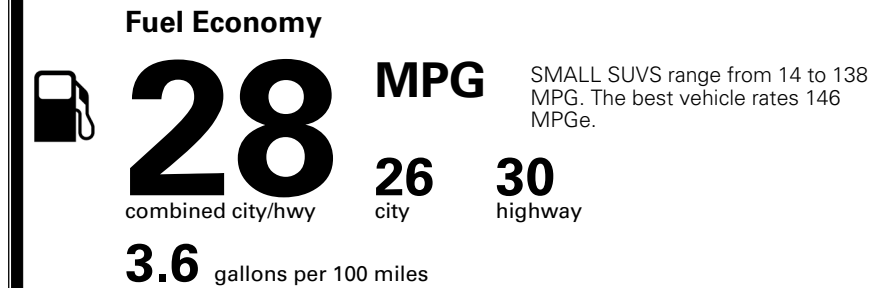

TOTAL ADDITIONAL WEIGHT: 7.2

EPA DOT Fuel Economy and Environment

Gasoline Vehicle

You spend \$250
 more in fuel costs over 5 years compared to the average new vehicle.

Annual fuel cost \$1,650

Actual results will vary for many reasons, including driving conditions and how you drive and maintain your vehicle. The average new vehicle gets 29 MPG and costs \$8,000 to fuel over 5 years. Cost estimates are based on 15,000 miles per year at \$ 3.10 per gallon. MPGe is miles per gasoline gallon equivalent. Vehicle emissions are a significant cause of climate change and smog.