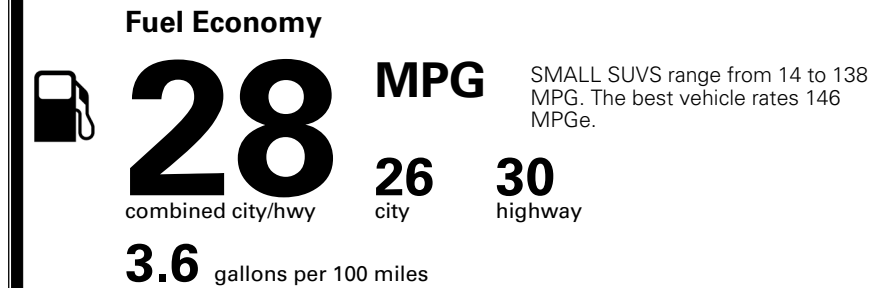

TOTAL ADDITIONAL WEIGHT: 8.5

EPA DOT Fuel Economy and Environment

Gasoline Vehicle

You spend **\$250** more in fuel costs over 5 years compared to the average new vehicle.

Annual fuel cost **\$1,650**

Actual results will vary for many reasons, including driving conditions and how you drive and maintain your vehicle. The average new vehicle gets 29 MPG and costs \$8,000 to fuel over 5 years. Cost estimates are based on 15,000 miles per year at \$ 3.10 per gallon. MPGe is miles per gasoline gallon equivalent. Vehicle emissions are a significant cause of climate change and smog.